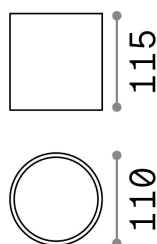

General info

Outdoor - Ceiling lamps

Ean	8021696122663
Item	GUN PL1 BIANCO
Installation	Ceiling lamps
Guarantee	5 years
Gross weight	0.69 kg
Volume	0.002969 m³

Technical info

Net weight	0.49 kg
Insulation class	I
Protection index	IP44
Compliance	CE
Operating temperature	-
Full load efficiency	X
Dimmer	Determined by the light bulb
Power output	220-240 V AC
Power supply	Not required
Load resistance	IK06

Source info

Integrated source	Light bulb (not included)
Replaceable source	No
Power	GU10 max 1 x 28 W
Emission	Direct
Max consumption	-