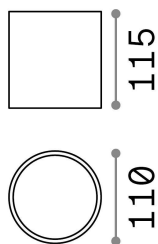

General info

Outdoor - Ceiling lamps

Ean	8021696163666
Item	GUN PL1 COFFEE
Installation	Ceiling lamps
Guarantee	5 years
Gross weight	0.69 kg
Volume	0.002969 m³

Technical info

Net weight	0.49 kg
Insulation class	I
Protection index	IP44
Compliance	CE
Operating temperature	-
Full load efficiency	X
Dimmer	Determined by the light bulb
Power output	220-240 V AC
Power supply	Not required
Load resistance	IK06

Source info

Integrated source	Light bulb (not included)
Replaceable source	No
Power	GU10 max 1 x 28 W
Emission	Direct
Max consumption	-