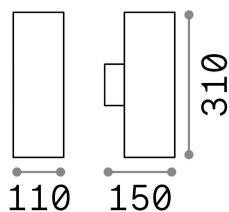

Source info

Integrated source	Light bulb (not included)
Replaceable source	No
Power	E27 max 2 x 60 W
Emission	Direct + Indirect
Max consumption	-