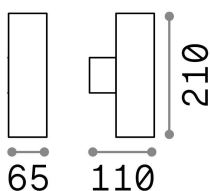

General info

Outdoor - Wall lamps

Ean	8021696033013
Item	GUN AP2 SMALL ALLUMINIO
Installation	Wall lamps
Guarantee	5 years
Gross weight	0.84 kg
Volume	0.0024 m ³

Technical info

Net weight	0.72 kg
Insulation class	I
Protection index	IP44
Compliance	CE
Operating temperature	-
Full load efficiency	X
Dimmer	Determined by the light bulb
Power output	220-240 V AC
Power supply	Not required

Source info

Integrated source	Light bulb (not included)
Replaceable source	No
Power	GU10 max 2 x 35 W
Emission	Direct + Indirect
Max consumption	-

General info

Outdoor - Wall lamps

Ean	8021696163635
Item	GUN AP2 SMALL COFFEE
Installation	Wall lamps
Guarantee	5 years
Gross weight	0.84 kg
Volume	0.0024 m ³

Technical info

Net weight	0.72 kg
Insulation class	I
Protection index	IP44
Compliance	CE
Operating temperature	-
Full load efficiency	X
Dimmer	Determined by the light bulb
Power output	220-240 V AC
Power supply	Not required