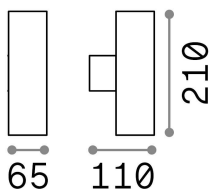

General info

Outdoor - Wall lamps

Ean	8021696033013
Item	GUN AP2 SMALL ALLUMINIO
Installation	Wall lamps
Guarantee	5 years
Gross weight	0.84 kg
Volume	0.0024 m ³

Technical info

Net weight	0.72 kg
Insulation class	I
Protection index	IP44
Compliance	CE
Operating temperature	-
Full load efficiency	X
Dimmer	Determined by the light bulb
Power output	220-240 V AC
Power supply	Not required

Source info

Integrated source	Light bulb (not included)
Replaceable source	No
Power	GU10 max 2 x 35 W
Emission	Direct + Indirect
Max consumption	-

General info

Outdoor - Wall lamps

Ean	8021696163635
Item	GUN AP2 SMALL COFFEE
Installation	Wall lamps
Guarantee	5 years
Gross weight	0.84 kg
Volume	0.0024 m ³

Technical info

Net weight	0.72 kg
Insulation class	I
Protection index	IP44
Compliance	CE
Operating temperature	-
Full load efficiency	X
Dimmer	Determined by the light bulb
Power output	220-240 V AC
Power supply	Not required

Source info

Integrated source	Light bulb (not included)
Replaceable source	No
Power	GU10 max 2 x 35 W
Emission	Direct + Indirect
Max consumption	-

General info

Outdoor - Wall lamps

Ean	8021696033020
Item	GUN AP2 BIG ALLUMINIO
Installation	Wall lamps
Guarantee	5 years
Gross weight	1.75 kg
Volume	0.007109 m ³