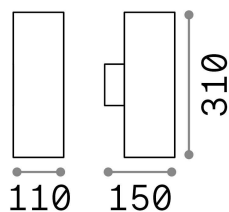

Technical info

Net weight	0.72 kg
Insulation class	I
Protection index	IP44
Compliance	CE
Operating temperature	-
Full load efficiency	X
Dimmer	Determined by the light bulb
Power output	220-240 V AC
Power supply	Not required

Source info

Integrated source	Light bulb (not included)
Replaceable source	No
Power	GU10 max 2 x 35 W
Emission	Direct + Indirect
Max consumption	-

General info

Outdoor - Wall lamps

Ean	8021696033020
Item	GUN AP2 BIG ALLUMINIO
Installation	Wall lamps
Guarantee	5 years
Gross weight	1.75 kg
Volume	0.007109 m ³

Technical info

Net weight	1.35 kg
Insulation class	I
Protection index	IP54
Compliance	CE
Operating temperature	-15° ~ +45 °C
Full load efficiency	X
Dimmer	Determined by the light bulb
Power output	220-240 V AC
Power supply	Not required