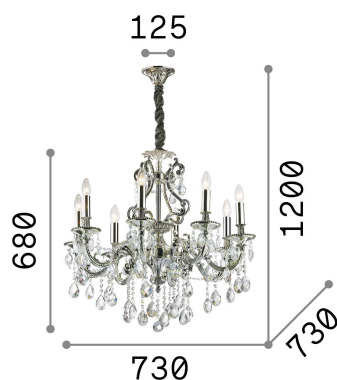

General info

Indoor - Suspensions

Ean	8021696060514
Item	GIOCONDA SP8 ORO
Installation	Suspensions
Guarantee	5 years
Gross weight	11.78 kg
Volume	0.080948 m³

Technical info

Net weight	9.06 kg
Insulation class	I
Protection index	IP20
Compliance	CE
Operating temperature	0° ~ +40 °C
Full load efficiency	X
Dimmer	Determined by the light bulb
Power output	220-240 V AC
Power supply	Not required

Source info

Integrated source	Light bulb (not included)
Replaceable source	No
Power	E14 max 8 x 40 W
Emission	Diffuse
Max consumption	-