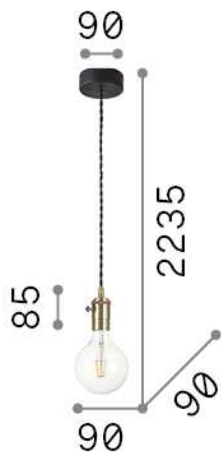

General info

Indoor - Suspensions

Ean	8021696122083
Item	FRIDA SP1 BRUNITO
Installation	Suspensions
Guarantee	5 years
Gross weight	0.61 kg
Volume	0.001452 m ³

Technical info

Net weight	0.32 kg
Insulation class	II
Protection index	IP20
Compliance	CE
Operating temperature	0° ~ +40 °C
Full load efficiency	X
Dimmer	Determined by the light bulb
Power output	220-240 V AC
Power supply	Not required

Source info

Integrated source	Light bulb (not included)
Replaceable source	No
Power	E27 max 1 x 60 W
Emission	Diffuse
Max consumption	-

General info

Indoor - Suspensions

Ean	8021696139425
Item	FRIDA SP1 NERO
Installation	Suspensions
Guarantee	5 years
Gross weight	0.61 kg
Volume	0.001452 m ³

Technical info

Net weight	0.32 kg
Insulation class	II
Protection index	IP20
Compliance	CE
Operating temperature	0° ~ +40 °C
Full load efficiency	X
Dimmer	Determined by the light bulb
Power output	220-240 V AC
Power supply	Not required

Source info

Integrated source	Light bulb (not included)
Replaceable source	No
Power	E27 max 1 x 60 W
Emission	Diffuse
Max consumption	-

General info

Indoor - Suspensions

Ean	8021696139432
Item	FRIDA SP1 CROMO
Installation	Suspensions
Guarantee	5 years
Gross weight	0.61 kg
Volume	0.001452 m ³