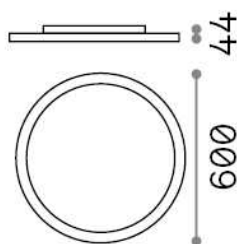

General info

Indoor - Ceiling lamps

Ean	8021696292250
Item	FLY SLIM PL D60 3000K
Installation	Ceiling lamps
Guarantee	5 years
Gross weight	6.08 kg
Volume	0.069863 m ³

Technical info

Net weight	5.8 kg
Insulation class	I
Protection index	IP40
Compliance	CE
Operating temperature	0° ~ +40 °C
Full load efficiency	X
Dimmer	NO, On-Off
Power output	220-240 V AC 50/60 Hz
Power supply	In-built, included Replaceable (by qualified operators only), electronic, tridonic
Accessories not included	Dimmable driver, upright module

Source info

Integrated source	Integrated LED module
Replaceable source	Replaceable (by qualified operators only)
Power	53 W
Emission	Direct
Max consumption	max 53,00 W
Features LED	LED SMD SAMSUNG
CCT LED	3000 K
Duration LED (t. 25°C)	50000 h
CRI	> 80
SDCM	3
Light beam	87°
UGR Maximum	< 19
Light beam flux	7500 lm
Useful light flux	6050 lm
Photobiological risk	1

General info

Indoor - Ceiling lamps

Ean	8021696306674
Item	FLY SLIM PL D60 4000K
Installation	Ceiling lamps
Guarantee	5 years
Gross weight	6.21 kg
Volume	0.069863 m ³

Technical info

Net weight	5.8 kg
Insulation class	I
Protection index	IP40
Compliance	CE
Operating temperature	0° ~ +40 °C
Full load efficiency	X
Dimmer	NO, On-Off
Power output	220-240 V AC 50/60 Hz
Power supply	In-built, included Replaceable (by qualified operators only), electronic, tridonic
Accessories not included	Dimmable driver, upright module

Source info

Integrated source	Integrated LED module
Replaceable source	Replaceable (by qualified operators only)
Power	53 W
Emission	Direct
Max consumption	max 53,00 W
Features LED	LED SMD SAMSUNG
CCT LED	4000 K
Duration LED (t. 25°C)	50000 h
CRI	> 80
SDCM	3
Light beam	87°
UGR Maximum	< 19
Light beam flux	8000 lm
Useful light flux	6390 lm
Photobiological risk	1