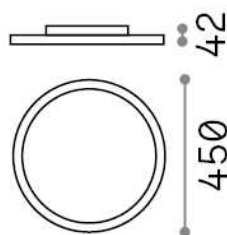

General info

Indoor - Ceiling lamps

Ean	8021696292236
Item	FLY SLIM PL D45 3000K
Installation	Ceiling lamps
Guarantee	5 years
Gross weight	4.11 kg
Volume	0.016979 m ³

Technical info

Net weight	3.75 kg
Insulation class	I
Protection index	IP40
Compliance	CE
Operating temperature	0° ~ +40 °C
Full load efficiency	X
Dimmer	NO, On-Off
Power output	220-240 V AC 50/60 Hz
Power supply	In-built, included Replaceable (by qualified operators only), electronic, tridonic
Accessories not included	Dimmable driver, upright module

Source info

Integrated source	Integrated LED module
Replaceable source	Replaceable (by qualified operators only)
Power	26 W
Emission	Direct
Max consumption	max 26,00 W
Features LED	LED SMD SAMSUNG
CCT LED	3000 K
Duration LED (t. 25°C)	50000 h
CRI	> 80
SDCM	3
Light beam	87°
UGR Maximum	< 19
Light beam flux	3700 lm
Useful light flux	2970 lm
Photobiological risk	1

General info

Indoor - Ceiling lamps

Ean	8021696306667
Item	FLY SLIM PL D45 4000K
Installation	Ceiling lamps
Guarantee	5 years
Gross weight	3.88 kg
Volume	0.016979 m ³

Technical info

Net weight	3.75 kg
Insulation class	I
Protection index	IP40
Compliance	CE
Operating temperature	0° ~ +40 °C
Full load efficiency	X
Dimmer	NO, On-Off
Power output	220-240 V AC 50/60 Hz
Power supply	In-built, included Replaceable (by qualified operators only), electronic, tridonic
Accessories not included	Dimmable driver, upright module

Source info

Integrated source	Integrated LED module
Replaceable source	Replaceable (by qualified operators only)
Power	26 W
Emission	Direct
Max consumption	max 26,00 W
Features LED	LED SMD SAMSUNG
CCT LED	4000 K
Duration LED (t. 25°C)	50000 h
CRI	> 80
SDCM	3
Light beam	87°
UGR Maximum	< 19
Light beam flux	3900 lm
Useful light flux	3140 lm
Photobiological risk	1