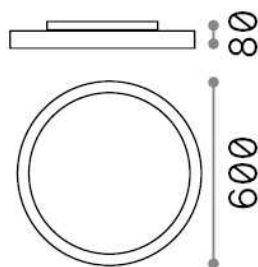

Source info

Integrated source	Integrated LED module
Replaceable source	Replaceable (by qualified operators only)
Power	53 W
Emission	Direct
Max consumption	max 53,00 W
Features LED	LED SMD SAMSUNG
CCT LED	3000 K
Duration LED (t. 25°C)	50000 h
CRI	> 80
SDCM	3
Light beam	87°
UGR Maximum	< 19
Light beam flux	7500 lm
Useful light flux	6050 lm
Photobiological risk	1

General info

Indoor - Ceiling lamps

Ean	8021696270319
Item	FLY PL D60 4000K BIANCO
Installation	Ceiling lamps
Guarantee	5 years
Gross weight	5.54 kg
Volume	0.04225 m ³

Technical info

Net weight	4.5 kg
Insulation class	I
Protection index	IP40
Compliance	CE
Operating temperature	0° ~ +40 °C
Full load efficiency	X
Dimmer	NO, On-Off
Power output	220-240 V AC 50/60 Hz
Power supply	In-built, included Replaceable (by qualified operators only), electronic, tridonic
Accessories not included	Dimmable driver, upright module

Source info

Integrated source	Integrated LED module
Replaceable source	Replaceable (by qualified operators only)
Power	53 W
Emission	Direct
Max consumption	max 53,00 W
Features LED	LED SMD SAMSUNG
CCT LED	4000 K
Duration LED (t. 25°C)	50000 h
CRI	> 80
SDCM	3
Light beam	87°
UGR Maximum	< 19
Light beam flux	8000 lm
Useful light flux	6390 lm
Photobiological risk	1