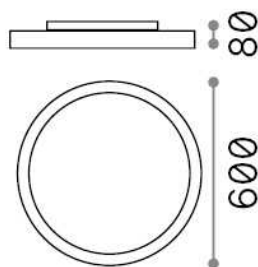

General info

Indoor - Ceiling lamps

Ean	8021696292205
Item	FLY PL D60 3000K NERO
Installation	Ceiling lamps
Guarantee	5 years
Gross weight	5.54 kg
Volume	0.04225 m ³

Technical info

Net weight	4.5 kg
Insulation class	I
Protection index	IP40
Compliance	CE
Operating temperature	0° ~ +40 °C
Full load efficiency	X
Dimmer	NO, On-Off
Power output	220-240 V AC 50/60 Hz
Power supply	In-built, included Replaceable (by qualified operators only), electronic, tridonic
Accessories not included	Dimmable driver, upright module

Source info

Integrated source	Integrated LED module
Replaceable source	Replaceable (by qualified operators only)
Power	53 W
Emission	Direct
Max consumption	max 53,00 W
Features LED	LED SMD SAMSUNG
CCT LED	3000 K
Duration LED (t. 25°C)	50000 h
CRI	> 80
SDCM	3
Light beam	87°
UGR Maximum	< 19
Light beam flux	7500 lm
Useful light flux	6050 lm
Photobiological risk	1