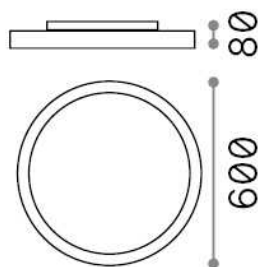

General info

Indoor - Ceiling lamps

Ean	8021696270302
Item	FLY PL D60 3000K BIANCO
Installation	Ceiling lamps
Guarantee	5 years
Gross weight	5.54 kg
Volume	0.04225 m ³

Technical info

Net weight	4.5 kg
Insulation class	I
Protection index	IP40
Compliance	CE
Operating temperature	0° ~ +40 °C
Full load efficiency	X
Dimmer	NO, On-Off
Power output	220-240 V AC 50/60 Hz
Power supply	In-built, included Replaceable (by qualified operators only), electronic, tridonic
Accessories not included	Dimmable driver, upright module

Source info

Integrated source	Integrated LED module
Replaceable source	Replaceable (by qualified operators only)
Power	53 W
Emission	Direct
Max consumption	max 53,00 W
Features LED	LED SMD SAMSUNG
CCT LED	3000 K
Duration LED (t. 25°C)	50000 h
CRI	> 80
SDCM	3
Light beam	87°
UGR Maximum	< 19
Light beam flux	7500 lm
Useful light flux	6050 lm
Photobiological risk	1

Source info

Integrated source	Integrated LED module
Replaceable source	Replaceable (by qualified operators only)
Power	53 W
Emission	Direct
Max consumption	max 53,00 W
Features LED	LED SMD SAMSUNG
CCT LED	4000 K
Duration LED (t. 25°C)	50000 h
CRI	> 80
SDCM	3
Light beam	87°
UGR Maximum	< 19
Light beam flux	8000 lm
Useful light flux	6390 lm
Photobiological risk	1