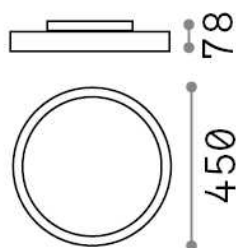

General info

Indoor - Ceiling lamps

Ean	8021696270296
Item	FLY PL D45 4000K BIANCO
Installation	Ceiling lamps
Guarantee	5 years
Gross weight	4.4 kg
Volume	0.025 m ³

Technical info

Net weight	3.7 kg
Insulation class	I
Protection index	IP40
Compliance	CE
Operating temperature	0° ~ +40 °C
Full load efficiency	X
Dimmer	NO, On-Off
Power output	220-240 V AC 50/60 Hz
Power supply	In-built, included Replaceable (by qualified operators only), electronic, tridonic
Accessories not included	Dimmable driver, upright module

Source info

Integrated source	Integrated LED module
Replaceable source	Replaceable (by qualified operators only)
Power	26 W
Emission	Direct
Max consumption	max 26,00 W
Features LED	LED SMD SAMSUNG
CCT LED	4000 K
Duration LED (t. 25°C)	50000 h
CRI	> 80
SDCM	3
Light beam	87°
UGR Maximum	< 19
Light beam flux	3900 lm
Useful light flux	3140 lm
Photobiological risk	1