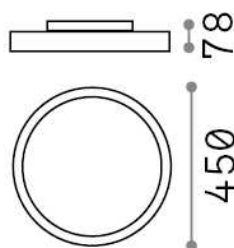

General info

Indoor - Ceiling lamps

Ean	8021696254272
Item	FLY PL D45 3000K BIANCO
Installation	Ceiling lamps
Guarantee	5 years
Gross weight	4.38 kg
Volume	0.025 m ³

Technical info

Net weight	3.7 kg
Insulation class	I
Protection index	IP40
Compliance	CE
Operating temperature	0° ~ +40 °C
Full load efficiency	X
Dimmer	NO, On-Off
Power output	220-240 V AC 50/60 Hz
Power supply	In-built, included Replaceable (by qualified operators only), electronic, tridonic
Accessories not included	Dimmable driver, upright module

Source info

Integrated source	Integrated LED module
Replaceable source	Replaceable (by qualified operators only)
Power	26 W
Emission	Direct
Max consumption	max 26,00 W
Features LED	LED SMD SAMSUNG
CCT LED	3000 K
Duration LED (t. 25°C)	50000 h
CRI	> 80
SDCM	3
Light beam	87°
UGR Maximum	< 19
Light beam flux	3700 lm
Useful light flux	2970 lm
Photobiological risk	1

Source info

Integrated source	Integrated LED module
Replaceable source	Replaceable (by qualified operators only)
Power	26 W
Emission	Direct
Max consumption	max 26,00 W
Features LED	LED SMD SAMSUNG
CCT LED	4000 K
Duration LED (t. 25°C)	50000 h
CRI	> 80
SDCM	3
Light beam	87°
UGR Maximum	< 19
Light beam flux	3900 lm
Useful light flux	3140 lm
Photobiological risk	1