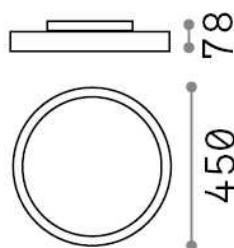

General info

Indoor - Ceiling lamps

Ean	8021696306605
Item	FLY PL D45 4000K NERO
Installation	Ceiling lamps
Guarantee	5 years
Gross weight	4.37 kg
Volume	0.025 m³

Technical info

Net weight	3.7 kg
Insulation class	I
Protection index	IP40
Compliance	CE
Operating temperature	0° ~ +40 °C
Full load efficiency	X
Dimmer	NO, On-Off
Power output	220-240 V AC 50/60 Hz
Power supply	In-built, included Replaceable (by qualified operators only), electronic, tridonic
Accessories not included	Dimmable driver, upright module

Source info

Integrated source	Integrated LED module
Replaceable source	Replaceable (by qualified operators only)
Power	26 W
Emission	Direct
Max consumption	max 26,00 W
Features LED	LED SMD SAMSUNG
CCT LED	4000 K
Duration LED (t. 25°C)	50000 h
CRI	> 80
SDCM	3
Light beam	87°
UGR Maximum	< 19
Light beam flux	3900 lm
Useful light flux	3140 lm
Photobiological risk	1