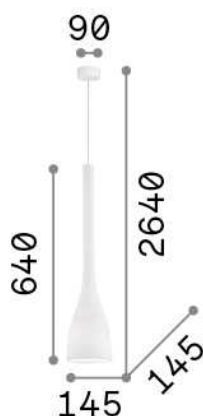

General info

Indoor - Suspensions

Ean	8021696035666
Item	FLUT SP1 BIG BIANCO
Installation	Suspensions
Guarantee	5 years
Gross weight	2.04 kg
Volume	0.042247 m ³

Technical info

Net weight	1.57 kg
Insulation class	II
Protection index	IP20
Compliance	CE
Operating temperature	0° ~ +40 °C
Full load efficiency	X
Dimmer	Determined by the light bulb
Power output	220-240 V AC
Power supply	Not required

Source info

Integrated source	Light bulb (not included)
Replaceable source	No
Power	E27 max 1 x 60 W
Emission	Diffuse
Max consumption	-

General info

Indoor - Suspensions

Ean	8021696035680
Item	FLUT SP1 BIG NERO
Installation	Suspensions
Guarantee	5 years
Gross weight	2.04 kg
Volume	0.042247 m ³

Technical info

Net weight	1.57 kg
Insulation class	II
Protection index	IP20
Compliance	CE
Operating temperature	0° ~ +40 °C
Full load efficiency	X
Dimmer	Determined by the light bulb
Power output	220-240 V AC
Power supply	Not required