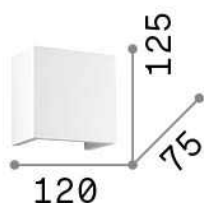

## Indoor - Wall lamps

<b>Ean</b>	8021696214672
<b>Item</b>	FLASH GESSO AP1 SMALL
<b>Installation</b>	Wall lamps
<b>Guarantee</b>	5 years
<b>Gross weight</b>	0.86 kg
<b>Volume</b>	0.002369 m <sup>3</sup>

## Technical info

<b>Net weight</b>	0.77 kg
<b>Insulation class</b>	I
<b>Protection index</b>	IP20
<b>Compliance</b>	CE
<b>Operating temperature</b>	0° ~ +40 °C
<b>Full load efficiency</b>	X
<b>Dimmer</b>	Determined by the light bulb
<b>Power output</b>	220-240 V AC
<b>Power supply</b>	Not required