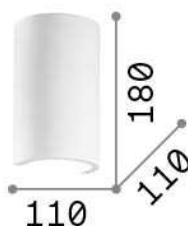

General info

Indoor - Wall lamps

Ean	8021696214696
Item	FLASH GESSO AP1 ROUND
Installation	Wall lamps
Guarantee	5 years
Gross weight	1.04 kg
Volume	0.00336 m ³

Technical info

Net weight	0.95 kg
Insulation class	I
Protection index	IP20
Compliance	CE
Operating temperature	0° ~ +40 °C
Full load efficiency	X
Dimmer	Determined by the light bulb
Power output	220-240 V AC
Power supply	Not required

Source info

Integrated source	Light bulb (not included)
Replaceable source	No
Power	G9 max 1 x 40 W
Emission	Direct + Indirect
Max consumption	-