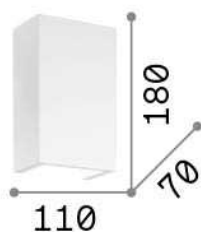

Source info

Integrated source	Light bulb (not included)
Replaceable source	No
Power	G9 max 1 x 40 W
Emission	Direct + Indirect
Max consumption	-