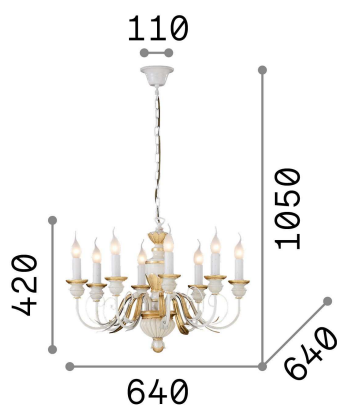

General info

Indoor - Suspensions

Ean	8021696012872
Item	FIRENZE SP8 BIANCO
Installation	Suspensions
Guarantee	5 years
Gross weight	8.37 kg
Volume	0.084249 m ³

Technical info

Net weight	6.44 kg
Insulation class	I
Protection index	IP20
Compliance	CE
Operating temperature	0° ~ +40 °C
Full load efficiency	X
Dimmer	Determined by the light bulb
Power output	220-240 V AC
Power supply	Not required

Source info

Integrated source	Light bulb (not included)
Replaceable source	No
Power	E14 max 8 x 40 W
Emission	Diffuse
Max consumption	-

General info

Indoor - Suspensions

Ean	8021696020839
Item	FIRENZE SP8 ORO
Installation	Suspensions
Guarantee	5 years
Gross weight	8.37 kg
Volume	0.084249 m ³

Technical info

Net weight	6.44 kg
Insulation class	I
Protection index	IP20
Compliance	CE
Operating temperature	0° ~ +40 °C
Full load efficiency	X
Dimmer	Determined by the light bulb
Power output	220-240 V AC
Power supply	Not required