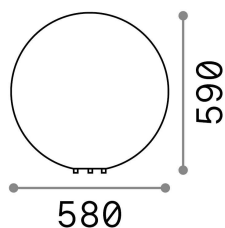

General info

Outdoor - Floor lamps

Outdoor ground mounted lamp with diffuse light emission

Ean	8021696195490
Item	DORIS PT1 D58
Installation	Floor, Ground
Guarantee	5 years
Gross weight	6.16 kg
Volume	0.23064 m ³

Technical info

Net weight	4.05 kg
Insulation class	II
Protection index	IP44
Compliance	CE
Operating temperature	-
Full load efficiency	X
Dimmer	Determined by the light bulb
Power output	220-240 V AC 50/60 Hz
Power supply	Not required