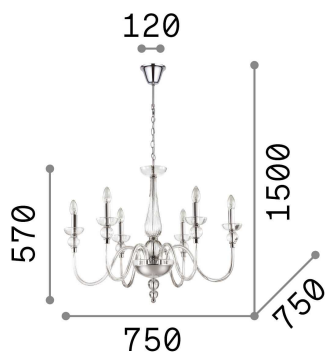

General info

Indoor - Suspensions

Ean	8021696044422
Item	DOGE SP6 TRASPARENTE
Installation	Suspensions
Guarantee	5 years
Gross weight	7.34 kg
Volume	0.160247 m ³

Technical info

Net weight	5.24 kg
Insulation class	I
Protection index	IP20
Compliance	CE
Operating temperature	0° ~ +40 °C
Full load efficiency	X
Dimmer	Determined by the light bulb
Power output	220-240 V AC
Power supply	Not required

Source info

Integrated source	Light bulb (not included)
Replaceable source	No
Power	E14 max 6 x 40 W
Emission	Diffuse
Max consumption	-

General info

Indoor - Suspensions

Ean	8021696113678
Item	DOGE SP6 BIANCO
Installation	Suspensions
Guarantee	5 years
Gross weight	7.34 kg
Volume	0.160247 m ³

Technical info

Net weight	5.24 kg
Insulation class	I
Protection index	IP20
Compliance	CE
Operating temperature	0° ~ +40 °C
Full load efficiency	X
Dimmer	Determined by the light bulb
Power output	220-240 V AC
Power supply	Not required