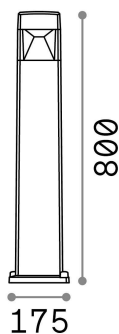

General info

Outdoor - Floor lamps

Ean	8021696187877
Item	COSMO PT1 BIANCO
Installation	Floor lamps
Guarantee	5 years
Gross weight	2.6 kg
Volume	0.022032 m ³

Technical info

Net weight	2.15 kg
Insulation class	II
Protection index	IP55
Compliance	CE
Operating temperature	-15° ~ +45 °C
Full load efficiency	X
Dimmer	Determined by the light bulb
Power output	220-240 V AC
Power supply	Not required
Load resistance	IK10

Source info

Integrated source	Light bulb (included, settable CCT 3000 / 4000 / 6500 K)
Replaceable source	Replaceable
Power	GX53 max 1 x 10 W
Emission	Diffuse
Max consumption	-
Bulb included	1 - E14 OLIVA 4W 3000K CRI80 SATIN

General info

Outdoor - Floor lamps

Ean	8021696187884
Item	COSMO PT1 GRIGIO
Installation	Floor lamps
Guarantee	5 years
Gross weight	2.6 kg
Volume	0.022032 m ³

Technical info

Net weight	2.15 kg
Insulation class	II
Protection index	IP55
Compliance	CE
Operating temperature	-15° ~ +45 °C
Full load efficiency	X
Dimmer	Determined by the light bulb
Power output	220-240 V AC
Power supply	Not required
Load resistance	IK10