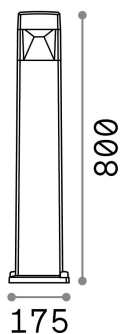

General info

Outdoor - Floor lamps

Ean	8021696187877
Item	COSMO PT1 BIANCO
Installation	Floor lamps
Guarantee	5 years
Gross weight	2.6 kg
Volume	0.022032 m ³

Technical info

Net weight	2.15 kg
Insulation class	II
Protection index	IP55
Compliance	CE
Operating temperature	-15° ~ +45 °C
Full load efficiency	X
Dimmer	Determined by the light bulb
Power output	220-240 V AC
Power supply	Not required
Load resistance	IK10

General info

Outdoor - Floor lamps

Ean	8021696187884
Item	COSMO PT1 GRIGIO
Installation	Floor lamps
Guarantee	5 years
Gross weight	2.6 kg
Volume	0.022032 m ³

Technical info

Net weight	2.15 kg
Insulation class	II
Protection index	IP55
Compliance	CE
Operating temperature	-15° ~ +45 °C
Full load efficiency	X
Dimmer	Determined by the light bulb
Power output	220-240 V AC
Power supply	Not required
Load resistance	IK10

General info

Outdoor - Floor lamps

Ean	8021696187891
Item	COSMO PT1 NERO
Installation	Floor lamps
Guarantee	5 years
Gross weight	2.6 kg
Volume	0.022032 m ³

Technical info

Net weight	2.15 kg
Insulation class	II
Protection index	IP55
Compliance	CE
Operating temperature	-15° ~ +45 °C
Full load efficiency	X
Dimmer	Determined by the light bulb
Power output	220-240 V AC
Power supply	Not required
Load resistance	IK10