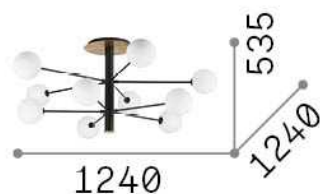

## Indoor - Ceiling lamps

Ean	8021696273693
Item	COSMOPOLITAN PL10
Installation	Ceiling lamps
Guarantee	5 years
Gross weight	8.7 kg
Volume	0.139722 m <sup>3</sup>

## Technical info

Net weight	6.5 kg
Insulation class	I
Protection index	IP20
Compliance	CE
Operating temperature	0° ~ +40 °C
Full load efficiency	X
Dimmer	Determined by the light bulb
Power output	220-240 V AC
Power supply	Not required

## Source info

Integrated source	Light bulb (included)
Replaceable source	Replaceable
Power	G9 max 10 x 15 W
Emission	Diffuse
Max consumption	-
Bulb included	1 - E14 OLIVA 4W 3000K CRI80 SATIN