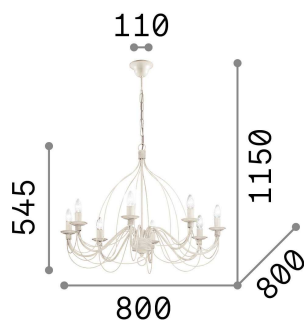

General info

Indoor - Suspensions

Ean	8021696005898
Item	CORTE SP8 BIANCO
Installation	Suspensions
Guarantee	5 years
Gross weight	6.32 kg
Volume	0.316875 m ³

Technical info

Net weight	5.22 kg
Insulation class	I
Protection index	IP20
Compliance	CE
Operating temperature	0° ~ +40 °C
Full load efficiency	X
Dimmer	Determined by the light bulb
Power output	220-240 V AC
Power supply	Not required

Source info

Integrated source	Light bulb (not included)
Replaceable source	No
Power	E14 max 8 x 40 W
Emission	Diffuse
Max consumption	-

General info

Indoor - Suspensions

Ean	8021696057194
Item	CORTE SP8 RUGGINE
Installation	Suspensions
Guarantee	5 years
Gross weight	6.32 kg
Volume	0.316875 m ³

Technical info

Net weight	5.22 kg
Insulation class	I
Protection index	IP20
Compliance	CE
Operating temperature	0° ~ +40 °C
Full load efficiency	X
Dimmer	Determined by the light bulb
Power output	220-240 V AC
Power supply	Not required