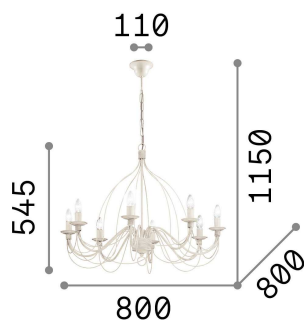

General info

Indoor - Suspensions

Ean	8021696005898
Item	CORTE SP8 BIANCO
Installation	Suspensions
Guarantee	5 years
Gross weight	6.32 kg
Volume	0.316875 m ³

Technical info

Net weight	5.22 kg
Insulation class	I
Protection index	IP20
Compliance	CE
Operating temperature	0° ~ +40 °C
Full load efficiency	X
Dimmer	Determined by the light bulb
Power output	220-240 V AC
Power supply	Not required

Source info

Integrated source	Light bulb (not included)
Replaceable source	No
Power	E14 max 8 x 40 W
Emission	Diffuse
Max consumption	-

General info

Indoor - Suspensions

Ean	8021696057194
Item	CORTE SP8 RUGGINE
Installation	Suspensions
Guarantee	5 years
Gross weight	6.32 kg
Volume	0.316875 m ³

Technical info

Net weight	5.22 kg
Insulation class	I
Protection index	IP20
Compliance	CE
Operating temperature	0° ~ +40 °C
Full load efficiency	X
Dimmer	Determined by the light bulb
Power output	220-240 V AC
Power supply	Not required

Source info

Integrated source	Light bulb (not included)
Replaceable source	No
Power	E14 max 8 x 40 W
Emission	Diffuse
Max consumption	-