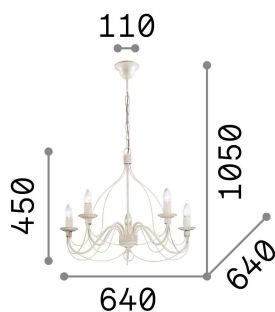

General info

Indoor - Suspensions

Ean	8021696005881
Item	CORTE SP5 BIANCO
Installation	Suspensions
Guarantee	5 years
Gross weight	4.28 kg
Volume	0.15 m ³

Technical info

Net weight	3.18 kg
Insulation class	I
Protection index	IP20
Compliance	CE
Operating temperature	0° ~ +40 °C
Full load efficiency	X
Dimmer	Determined by the light bulb
Power output	220-240 V AC
Power supply	Not required

Source info

Integrated source	Light bulb (not included)
Replaceable source	No
Power	E14 max 5 x 40 W
Emission	Diffuse
Max consumption	-

General info

Indoor - Suspensions

Ean	8021696057187
Item	CORTE SP5 RUGGINE
Installation	Suspensions
Guarantee	5 years
Gross weight	4.28 kg
Volume	0.15 m ³

Technical info

Net weight	3.18 kg
Insulation class	I
Protection index	IP20
Compliance	CE
Operating temperature	0° ~ +40 °C
Full load efficiency	X
Dimmer	Determined by the light bulb
Power output	220-240 V AC
Power supply	Not required