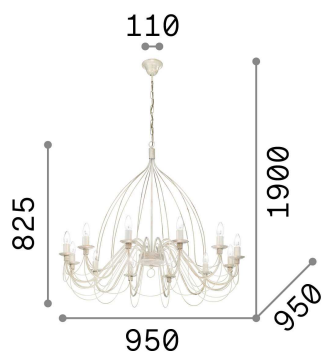

General info

Indoor - Suspensions

Ean	8021696097671
Item	CORTE SP12 RUGGINE
Installation	Suspensions
Guarantee	5 years
Gross weight	8.2 kg
Volume	0.684 m³

Technical info

Net weight	7.1 kg
Insulation class	I
Protection index	IP20
Compliance	CE
Operating temperature	0° ~ +40 °C
Full load efficiency	X
Dimmer	Determined by the light bulb
Power output	220-240 V AC
Power supply	Not required

Source info

Integrated source	Light bulb (not included)
Replaceable source	No
Power	E14 max 12 x 40 W
Emission	Diffuse
Max consumption	-