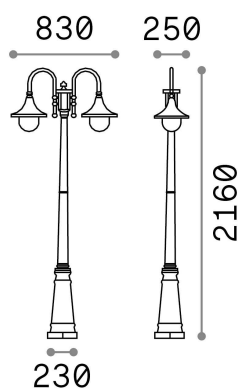

General info

Outdoor - Floor lamps

Outdoor ground mounted lamp with multiple sources, enhanced protection and diffuse light emission

Ean	8021696024097
Item	CIMA PT2 NERO
Installation	Floor
Guarantee	5 years
Gross weight	3.34 kg
Volume	-

Technical info

Net weight	3.34 kg
Insulation class	I
Protection index	IP43
Compliance	CE
Operating temperature	-
Dimmer	Determined by the light bulb
Power output	220-240 V AC
Power supply	Not required

Source info

Integrated source	Light bulb (not included)
Replaceable source	Replaceable
Power	E27 max 2 x 60 W
Emission	Diffuse
Max consumption	-