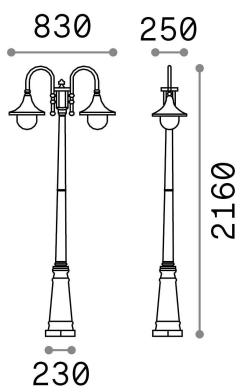

General info

Outdoor - Floor lamps

Outdoor ground mounted lamp with multiple sources, enhanced protection and diffuse light emission

Ean	8021696246840
Item	CIMA PT2 COFFEE
Installation	Floor
Guarantee	5 years
Gross weight	3.34 kg
Volume	-

Technical info

Net weight	3.34 kg
Insulation class	I
Protection index	IP43
Compliance	CE
Operating temperature	-
Dimmer	Determined by the light bulb
Power output	220-240 V AC
Power supply	Not required

Source info

Integrated source	Light bulb (not included)
Replaceable source	Replaceable
Power	E27 max 2 x 60 W
Emission	Diffuse
Max consumption	-