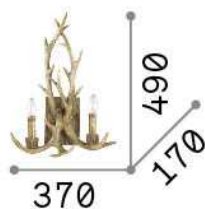

General info

Indoor - Wall lamps

Ean	8021696115511
Item	CHALET AP2
Installation	Wall lamps
Guarantee	5 years
Gross weight	3.31 kg
Volume	0.075933 m ³

Technical info

Net weight	1.77 kg
Insulation class	I
Protection index	IP20
Compliance	CE
Operating temperature	0° ~ +40 °C
Dimmer	Determined by the light bulb
Power output	220-240 V AC
Power supply	Not required