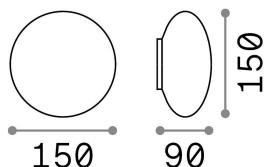

General info

Outdoor - Ceiling lamps

Outdoor ceiling or wall mounted lamp with multiple sources, enhanced protection and diffuse light emission

Ean	8021696158907
Item	BUBBLE AP2
Installation	Ceiling, Wall
Guarantee	5 years
Gross weight	0.6 kg
Volume	0.003072 m ³

Technical info

Net weight	0.48 kg
Insulation class	I
Protection index	IP54
Compliance	CE
Operating temperature	-15° ~ +45 °C
Full load efficiency	X
Dimmer	Determined by the light bulb
Power output	220-240 V AC 50/60 Hz
Power supply	Not required