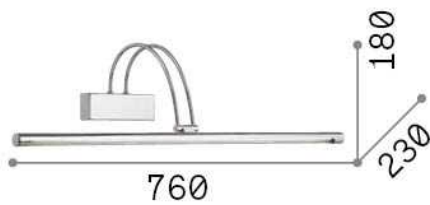

General info

Indoor - Wall lamps

Ean	8021696121130
Item	BOW AP D76 OTTONE
Installation	Wall lamps
Guarantee	5 years
Gross weight	1.12 kg
Volume	0.032832 m ³

Technical info

Net weight	0.86 kg
Insulation class	I
Protection index	IP20
Compliance	CE
Operating temperature	0° ~ +40 °C
Full load efficiency	X
Dimmer	NO, On-Off
Power output	220-240 V AC 50/60 Hz Integrated switch button
Power supply	In-built, included Replaceable (by qualified operators only), electronic