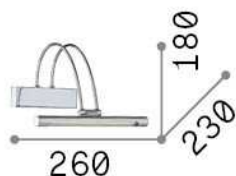

General info

Indoor - Wall lamps

Ean	8021696121154
Item	BOW AP D26 OTTONE
Installation	Wall lamps
Guarantee	5 years
Gross weight	0.84 kg
Volume	0.011664 m ³

Technical info

Net weight	0.64 kg
Insulation class	I
Protection index	IP20
Compliance	CE
Operating temperature	0° ~ +40 °C
Full load efficiency	X
Dimmer	NO, On-Off
Power output	220-240 V AC 50/60 Hz Integrated switch button
Power supply	In-built, included Replaceable (by qualified operators only), electronic

Source info

Integrated source	Integrated LED module
Replaceable source	Replaceable (by qualified operators only)
Power	LED 2,5 W
Emission	Direct
Max consumption	max 2,50 W
Features LED	LED SMD
CCT LED	3000 K
Duration LED (t. 25°C)	20000 h
CRI	> 80
Light beam	110°
Light beam flux	360 lm
Useful light flux	230 lm
Bulb included	1 - E14 OLIVA 4W 3000K CRI80 SATIN

General info

Indoor - Wall lamps

Ean	8021696005386
Item	BOW AP D26 CROMO
Installation	Wall lamps
Guarantee	5 years
Gross weight	0.84 kg
Volume	0.011664 m ³

Technical info

Net weight	0.64 kg
Insulation class	I
Protection index	IP20
Compliance	CE
Operating temperature	0° ~ +40 °C
Full load efficiency	X
Dimmer	NO, On-Off
Power output	220-240 V AC 50/60 Hz Integrated switch button
Power supply	In-built, included Replaceable (by qualified operators only), electronic