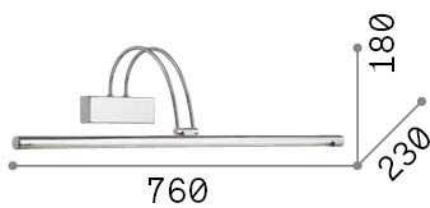

Source info

Integrated source	Integrated LED module
Replaceable source	Replaceable (by qualified operators only)
Power	LED 4,5 W
Emission	Direct
Max consumption	max 4,60 W
Features LED	LED SMD
CCT LED	3000 K
Duration LED (t. 25°C)	20000 h
CRI	> 80
Light beam	110°
Light beam flux	570 lm
Useful light flux	390 lm
Bulb included	1 - E14 OLIVA 4W 3000K CRI80 SATIN

General info

Indoor - Wall lamps

Ean	8021696121147
Item	BOW AP D76 BRUNITO
Installation	Wall lamps
Guarantee	5 years
Gross weight	1.12 kg
Volume	0.032832 m ³

Technical info

Net weight	0.86 kg
Insulation class	I
Protection index	IP20
Compliance	CE
Operating temperature	0° ~ +40 °C
Full load efficiency	X
Dimmer	NO, On-Off
Power output	220-240 V AC 50/60 Hz Integrated switch button
Power supply	In-built, included Replaceable (by qualified operators only), electronic

Source info

Integrated source	Integrated LED module
Replaceable source	Replaceable (by qualified operators only)
Power	LED 8 W
Emission	Direct
Max consumption	max 8,00 W
Features LED	LED SMD
CCT LED	3000 K
Duration LED (t. 25°C)	20000 h
CRI	> 80
Light beam	110°
Light beam flux	980 lm
Useful light flux	660 lm
Bulb included	1 - E14 OLIVA 4W 3000K CRI80 SATIN