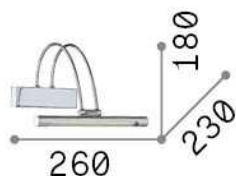

General info

Indoor - Wall lamps

Ean	8021696121338
Item	BOW AP D26 BRUNITO
Installation	Wall lamps
Guarantee	5 years
Gross weight	0.84 kg
Volume	0.011664 m ³

Technical info

Net weight	0.64 kg
Insulation class	I
Protection index	IP20
Compliance	CE
Operating temperature	0° ~ +40 °C
Full load efficiency	X
Dimmer	NO, On-Off
Power output	220-240 V AC 50/60 Hz Integrated switch button
Power supply	In-built, included Replaceable (by qualified operators only), electronic

Source info

Integrated source	Integrated LED module
Replaceable source	Replaceable (by qualified operators only)
Power	LED 2,5 W
Emission	Direct
Max consumption	max 2,50 W
Features LED	LED SMD
CCT LED	3000 K
Duration LED (t. 25°C)	20000 h
CRI	> 80
Light beam	110°
Light beam flux	360 lm
Useful light flux	230 lm
Bulb included	1 - E14 OLIVA 4W 3000K CRI80 SATIN

General info

Indoor - Wall lamps

Ean	8021696121154
Item	BOW AP D26 OTTONE
Installation	Wall lamps
Guarantee	5 years
Gross weight	0.84 kg
Volume	0.011664 m ³

Technical info

Net weight	0.64 kg
Insulation class	I
Protection index	IP20
Compliance	CE
Operating temperature	0° ~ +40 °C
Full load efficiency	X
Dimmer	NO, On-Off
Power output	220-240 V AC 50/60 Hz Integrated switch button
Power supply	In-built, included Replaceable (by qualified operators only), electronic