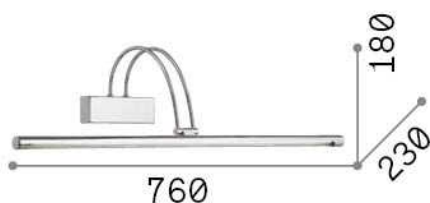

General info

Indoor - Wall lamps

Ean	8021696007021
Item	BOW AP D76 CROMO
Installation	Wall lamps
Guarantee	5 years
Gross weight	1.12 kg
Volume	0.032832 m ³

Technical info

Net weight	0.86 kg
Insulation class	I
Protection index	IP20
Compliance	CE
Operating temperature	0° ~ +40 °C
Full load efficiency	X
Dimmer	NO, On-Off
Power output	220-240 V AC 50/60 Hz Integrated switch button
Power supply	In-built, included Replaceable (by qualified operators only), electronic