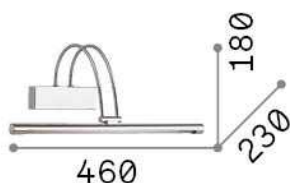

General info

Indoor - Wall lamps

Ean	8021696121161
Item	BOW AP D46 BRUNITO
Installation	Wall lamps
Guarantee	5 years
Gross weight	1.03 kg
Volume	0.020736 m ³

Technical info

Net weight	0.79 kg
Insulation class	I
Protection index	IP20
Compliance	CE
Operating temperature	0° ~ +40 °C
Full load efficiency	X
Dimmer	NO, On-Off
Power output	220-240 V AC 50/60 Hz Integrated switch button
Power supply	In-built, included Replaceable (by qualified operators only), electronic

Source info

Integrated source	Integrated LED module
Replaceable source	Replaceable (by qualified operators only)
Power	LED 4,5 W
Emission	Direct
Max consumption	max 4,60 W
Features LED	LED SMD
CCT LED	3000 K
Duration LED (t. 25°C)	20000 h
CRI	> 80
Light beam	110°
Light beam flux	570 lm
Useful light flux	390 lm
Bulb included	1 - E14 OLIVA 4W 3000K CRI80 SATIN

General info

Indoor - Wall lamps

Ean	8021696121178
Item	BOW AP D46 OTTONE
Installation	Wall lamps
Guarantee	5 years
Gross weight	1.03 kg
Volume	0.020736 m ³

Technical info

Net weight	0.79 kg
Insulation class	I
Protection index	IP20
Compliance	CE
Operating temperature	0° ~ +40 °C
Full load efficiency	X
Dimmer	NO, On-Off
Power output	220-240 V AC 50/60 Hz Integrated switch button
Power supply	In-built, included Replaceable (by qualified operators only), electronic