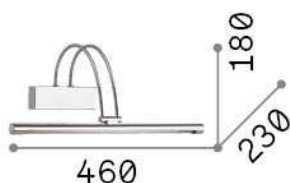

Source info

Integrated source	Integrated LED module
Replaceable source	Replaceable (by qualified operators only)
Power	LED 4,5 W
Emission	Direct
Max consumption	max 4,60 W
Features LED	LED SMD
CCT LED	3000 K
Duration LED (t. 25°C)	20000 h
CRI	> 80
Light beam	110°
Light beam flux	570 lm
Useful light flux	390 lm
Bulb included	1 - E14 OLIVA 4W 3000K CRI80 SATIN

General info

Indoor - Wall lamps

Ean	8021696007045
Item	BOW AP D46 CROMO
Installation	Wall lamps
Guarantee	5 years
Gross weight	1.03 kg
Volume	0.020736 m ³

Technical info

Net weight	0.79 kg
Insulation class	I
Protection index	IP20
Compliance	CE
Operating temperature	0° ~ +40 °C
Full load efficiency	X
Dimmer	NO, On-Off
Power output	220-240 V AC 50/60 Hz Integrated switch button
Power supply	In-built, included Replaceable (by qualified operators only), electronic