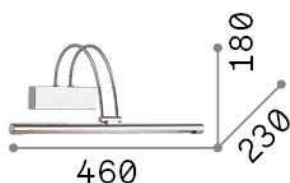

Source info

Integrated source	Integrated LED module
Replaceable source	Replaceable (by qualified operators only)
Power	LED 2,5 W
Emission	Direct
Max consumption	max 2,50 W
Features LED	LED SMD
CCT LED	3000 K
Duration LED (t. 25°C)	20000 h
CRI	> 80
Light beam	110°
Light beam flux	360 lm
Useful light flux	230 lm
Bulb included	1 - E14 OLIVA 4W 3000K CRI80 SATIN

General info

Indoor - Wall lamps

Ean	8021696121161
Item	BOW AP D46 BRUNITO
Installation	Wall lamps
Guarantee	5 years
Gross weight	1.03 kg
Volume	0.020736 m ³

Technical info

Net weight	0.79 kg
Insulation class	I
Protection index	IP20
Compliance	CE
Operating temperature	0° ~ +40 °C
Full load efficiency	X
Dimmer	NO, On-Off
Power output	220-240 V AC 50/60 Hz Integrated switch button
Power supply	In-built, included Replaceable (by qualified operators only), electronic

Source info

Integrated source	Integrated LED module
Replaceable source	Replaceable (by qualified operators only)
Power	LED 4,5 W
Emission	Direct
Max consumption	max 4,60 W
Features LED	LED SMD
CCT LED	3000 K
Duration LED (t. 25°C)	20000 h
CRI	> 80
Light beam	110°
Light beam flux	570 lm
Useful light flux	390 lm
Bulb included	1 - E14 OLIVA 4W 3000K CRI80 SATIN