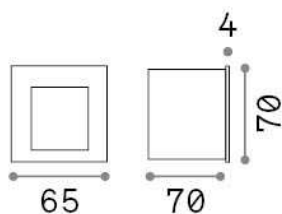

General info

Outdoor - Recessed lights

Ean	8021696269009
Item	BIT FI ANTRACITE
Installation	Recessed lights
Guarantee	5 years
Gross weight	0.34 kg
Volume	0.000608 m ³

Technical info

Net weight	0.3 kg
Insulation class	III
Protection index	IP65
Compliance	CE
Operating temperature	-15° ~ +45 °C
Full load efficiency	X
Dimmer	1, On-Off / Phase cut
Power output	5.4-6.4 V DC
Power supply	Required, remoted, not included
Load resistance	IK06
Accessories not included	Remote on-off driver

Source info

Integrated source	Integrated LED module
Replaceable source	Replaceable (by qualified operators only)
Power	2 W
Emission	Direct Asymmetrical
Max consumption	max 2,00 W
Features LED	LED SMD OSRAM
CCT LED	3000 K
Duration LED (t. 25°C)	35000 h
CRI	> 80
SDCM	3
Light beam	100*66°
Light beam flux	340 lm
Useful light flux	135 lm