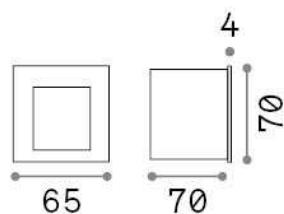

Source info

Integrated source	Integrated LED module
Replaceable source	Replaceable (by qualified operators only)
Power	2 W
Emission	Direct Asymmetrical
Max consumption	max 2,00 W
Features LED	LED SMD OSRAM
CCT LED	3000 K
Duration LED (t. 25°C)	35000 h
CRI	> 80
SDCM	3
Light beam	100*66°
Light beam flux	340 lm
Useful light flux	135 lm

General info

Outdoor - Recessed lights

Ean	8021696269023
Item	BIT FI BIANCO
Installation	Recessed lights
Guarantee	5 years
Gross weight	0.34 kg
Volume	0.000608 m ³

Technical info

Net weight	0.3 kg
Insulation class	III
Protection index	IP65
Compliance	CE
Operating temperature	-15° ~ +45 °C
Full load efficiency	X
Dimmer	1, On-Off / Phase cut
Power output	5.4-6.4 V DC
Power supply	Required, remoted, not included
Load resistance	IK06
Accessories not included	Remote on-off driver