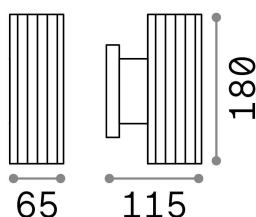

Source info

Integrated source	Light bulb (not included)
Replaceable source	No
Power	GU10 max 2 x 28 W
Emission	Direct + Indirect
Max consumption	-