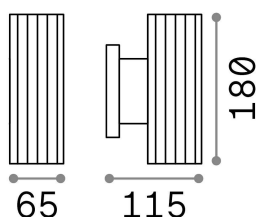

General info

Outdoor - Wall lamps

Ean	8021696129433
Item	BASE AP2 NERO
Installation	Wall lamps
Guarantee	5 years
Gross weight	0.66 kg
Volume	0.001638 m ³

Technical info

Net weight	0.61 kg
Insulation class	I
Protection index	IP44
Compliance	CE
Operating temperature	-
Full load efficiency	X
Dimmer	Determined by the light bulb
Power output	220-240 V AC
Power supply	Not required

Source info

Integrated source	Light bulb (not included)
Replaceable source	No
Power	GU10 max 2 x 28 W
Emission	Direct + Indirect
Max consumption	-

General info

Outdoor - Wall lamps

Ean	8021696129440
Item	BASE AP2 GRIGIO
Installation	Wall lamps
Guarantee	5 years
Gross weight	0.66 kg
Volume	0.001638 m ³

Technical info

Net weight	0.61 kg
Insulation class	I
Protection index	IP44
Compliance	CE
Operating temperature	-
Full load efficiency	X
Dimmer	Determined by the light bulb
Power output	220-240 V AC
Power supply	Not required

Source info

Integrated source	Light bulb (not included)
Replaceable source	No
Power	GU10 max 2 x 28 W
Emission	Direct + Indirect
Max consumption	-

General info

Outdoor - Wall lamps

Ean	8021696129457
Item	BASE AP2 BIANCO
Installation	Wall lamps
Guarantee	5 years
Gross weight	0.66 kg
Volume	0.001638 m ³