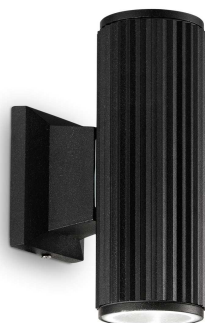

General info

Outdoor - Wall lamps

Ean	8021696129433
Item	BASE AP2 NERO
Installation	Wall lamps
Guarantee	5 years
Gross weight	0.66 kg
Volume	0.001638 m ³

Technical info

Net weight	0.61 kg
Insulation class	I
Protection index	IP44
Compliance	CE
Operating temperature	-
Full load efficiency	X
Dimmer	Determined by the light bulb
Power output	220-240 V AC
Power supply	Not required

Source info

Integrated source	Light bulb (not included)
Replaceable source	No
Power	GU10 max 2 x 28 W
Emission	Direct + Indirect
Max consumption	-

General info

Outdoor - Wall lamps

Ean	8021696129440
Item	BASE AP2 GRIGIO
Installation	Wall lamps
Guarantee	5 years
Gross weight	0.66 kg
Volume	0.001638 m ³