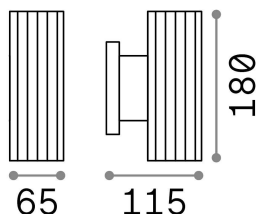

General info

Outdoor - Wall lamps

Ean	8021696129433
Item	BASE AP2 NERO
Installation	Wall lamps
Guarantee	5 years
Gross weight	0.66 kg
Volume	0.001638 m ³

Technical info

Net weight	0.61 kg
Insulation class	I
Protection index	IP44
Compliance	CE
Operating temperature	-
Full load efficiency	X
Dimmer	Determined by the light bulb
Power output	220-240 V AC
Power supply	Not required

Source info

Integrated source	Light bulb (not included)
Replaceable source	No
Power	GU10 max 2 x 28 W
Emission	Direct + Indirect
Max consumption	-

General info

Outdoor - Wall lamps

Ean	8021696129440
Item	BASE AP2 GRIGIO
Installation	Wall lamps
Guarantee	5 years
Gross weight	0.66 kg
Volume	0.001638 m ³

Technical info

Net weight	0.61 kg
Insulation class	I
Protection index	IP44
Compliance	CE
Operating temperature	-
Full load efficiency	X
Dimmer	Determined by the light bulb
Power output	220-240 V AC
Power supply	Not required

Source info

Integrated source	Light bulb (not included)
Replaceable source	No
Power	GU10 max 2 x 28 W
Emission	Direct + Indirect
Max consumption	-

General info

Outdoor - Wall lamps

Ean	8021696129457
Item	BASE AP2 BIANCO
Installation	Wall lamps
Guarantee	5 years
Gross weight	0.66 kg
Volume	0.001638 m ³