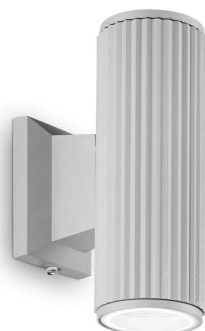

General info

Outdoor - Wall lamps

Ean	8021696129433
Item	BASE AP2 NERO
Installation	Wall lamps
Guarantee	5 years
Gross weight	0.66 kg
Volume	0.001638 m ³

Technical info

Net weight	0.61 kg
Insulation class	I
Protection index	IP44
Compliance	CE
Operating temperature	-
Full load efficiency	X
Dimmer	Determined by the light bulb
Power output	220-240 V AC
Power supply	Not required

Source info

Integrated source	Light bulb (not included)
Replaceable source	No
Power	GU10 max 2 x 28 W
Emission	Direct + Indirect
Max consumption	-

General info

Outdoor - Wall lamps

Ean	8021696129440
Item	BASE AP2 GRIGIO
Installation	Wall lamps
Guarantee	5 years
Gross weight	0.66 kg
Volume	0.001638 m ³