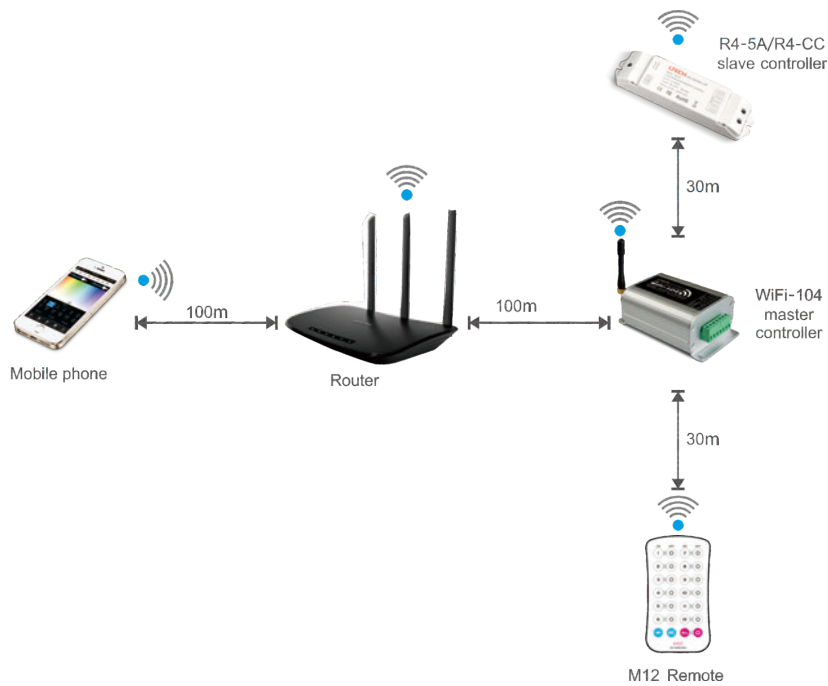

## PRODUCT SPECIFICATIONS

- Material:** Plastic
- Colour:** White
- IP Rating:** IP20
- Dimmable:** Yes
- Input Voltage:** 12v DC or 24v DC
- Warranty:** 2 years replacement\*

Sample wiring diagram

(Max 12 Zones)

PART NUMBER	LED STRIP TYPE	NO. OF CHANNELS	INPUT VOLTAGE	OUTPUT POWER
HV9105-WIFI-104	All LED Strip	4 x 4A	12v DC / 24v DC	12v DC 192w / 24v DC 384w

\* See Warranty Terms and Conditions for more information