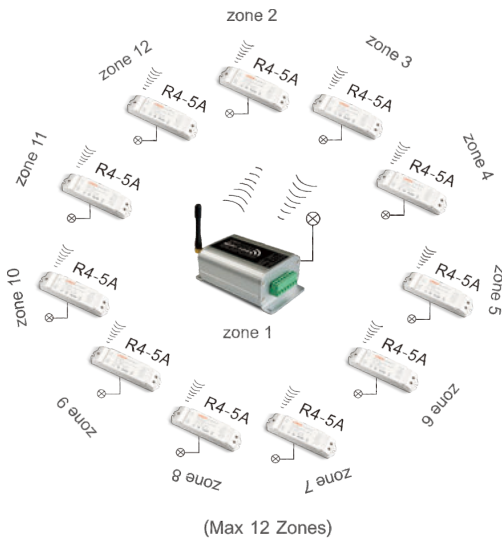

## PRODUCT SPECIFICATIONS

- Material:** Plastic
- Colour:** White
- IP Rating:** IP20
- Dimmable:** Yes
- Input Voltage:** 12v DC or 24v DC
- Warranty:** 2 years replacement\*

Sample wiring diagram

(Max 12 Zones)

PART NUMBER	LED STRIP TYPE	NO. OF CHANNELS	INPUT VOLTAGE	OUTPUT POWER
HV9105-WIFI-104	All LED Strip	4 x 4A	12v DC / 24v DC	12v DC 192w / 24v DC 384w

\* See Warranty Terms and Conditions for more information