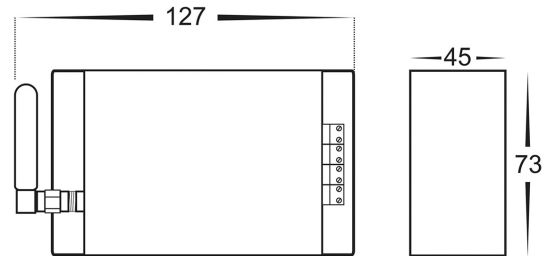

## PRODUCT SPECIFICATIONS

- Material:** Plastic
- Colour:** White
- IP Rating:** IP20
- Dimmable:** Yes
- Input Voltage:** 12v DC or 24v DC
- Warranty:** 2 years replacement\*

Sample wiring diagram

(Max 12 Zones)

PART NUMBER	LED STRIP TYPE	NO. OF CHANNELS	INPUT VOLTAGE	OUTPUT POWER
HV9105-WIFI-104	All LED Strip	4 x 4A	12v DC / 24v DC	12v DC 192w / 24v DC 384w

\* See Warranty Terms and Conditions for more information