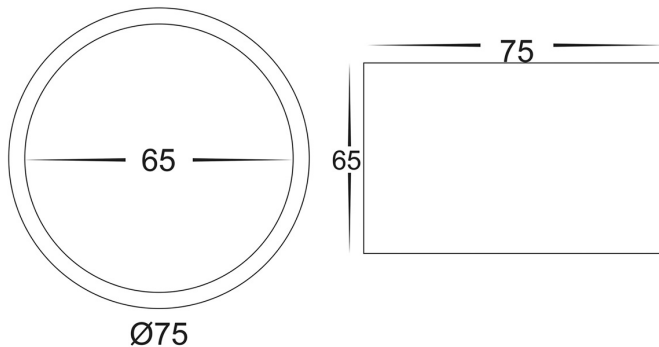

PRODUCT SPECIFICATIONS

Name: Nella

Material: Aluminium

Colour: Black or White

IP Rating: IP54

Lamp Base: Built in LED

CRI: ≥80

Wiring: Parallel

Dimmable: Yes

Warranty: 2 years replacement**

PART NUMBER	COLOUR TEMP	LUMENS*	INPUT VOLTAGE	BEAM ANGLE	INCLUDED GLOBES
HV5802C-BLK	5500k	630lm	240v	120°	Built in 7w LED
HV5802W-BLK	3000k	560lm	240v	120°	Built in 7w LED
HV5802C-WHT	5500k	630lm	240v	120°	Built in 7w LED
HV5802W-WHT	3000k	560lm	240v	120°	Built in 7w LED

* Lumen output measured at source

** See Warranty Terms and Conditions for more information