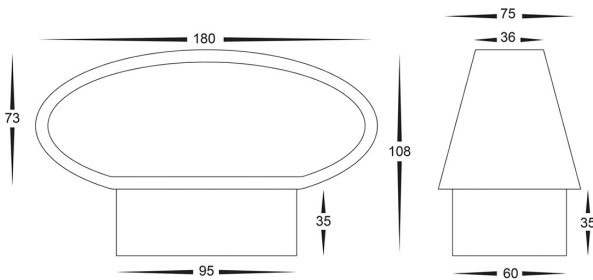

PRODUCT SPECIFICATIONS

Name: Luxe

Material: Aluminium

Colour: Black or White

IP Rating: IP54

Lamp Base: Built in LED

CRI: ≥80

Wiring: Parallel

Dimmable: No

Warranty: 2 years replacement**

PART NUMBER	COLOUR TEMP	LUMENS*	INPUT VOLTAGE	BEAM ANGLE	INCLUDED GLOBES
HV3661C-BLK	5500k	480lm	240v AC	120°	9w Built in LED
HV3661W-BLK	3000k	460lm	240v AC	120°	9w Built in LED
HV3661C-WHT	5500k	480lm	240v AC	120°	9w Built in LED
HV3661W-WHT	3000k	460lm	240v AC	120°	9w Built in LED

* Lumen output measured at source

** See Warranty Terms and Conditions for more information

For more information contact Havit Lighting

ADDRESS:
143 Beauchamp Road
Matraville NSW 2036
Australia

Tel: 02 9381 8300
Fax: 02 9666 8881
Email: sales@havit.com.au
web: www.havit.com.au