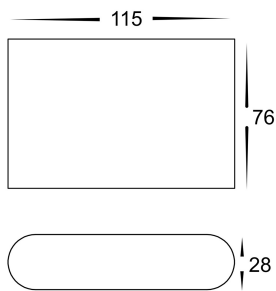

PRODUCT SPECIFICATIONS

Name: Lisse

Material: Aluminium

Colour: Black or White

IP Rating: IP54

Lamp Base: Built in LED

CRI: ≥80

Wiring: Parallel

Dimmable: No

Warranty: 5 years replacement**

HV3641-BLK

HV3641-WHT

PART NUMBER	COLOUR TEMP	LUMENS*	INPUT VOLTAGE	BEAM ANGLE	INCLUDED GLOBES
HV3641C-BLK	5500k	260lm	240v AC	120°	4w Built in LED
HV3641W-BLK	3000k	240lm			
HV3641C-WHT	5500k	260lm	240v AC	120°	4w Built in LED
HV3641W-WHT	3000k	240lm			
HV3641T-WHT-12V	3000K	240lm	12v DC	120°	4w Built in LED
	4000K	250lm			
HV3641T-BLK-12V	5500K	260lm			