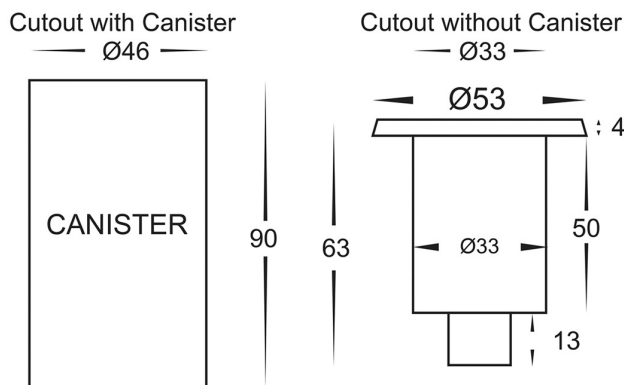

MINI OLLO 316 Stainless Steel LED Step or Inground Light

PRODUCT SPECIFICATIONS

Name: Mini Oлло

Material: 316 Stainless Steel

Colour: Stainless Steel

CRI: ≥80

IP Rating: IP67

Lamp Base: Built in LED

Wiring: Parallel

Dimmable: No

Warranty: 2 years replacement**

PART NUMBER	COLOUR TEMP	LUMENS	INPUT VOLTAGE	BEAM ANGLE	INCLUDED GLOBES
HV2892C-SS316	5500K	90lm	12v DC	30°	1w Built in LED
HV2892W-SS316	3000K	80lm	12v DC	30°	1w Built inLED