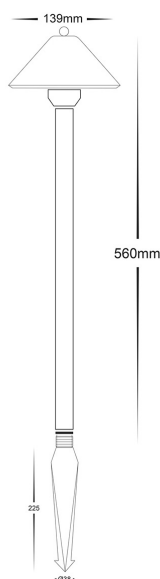

PRODUCT SPECIFICATIONS

- Name:** FORN
- Material:** Solid Brass
- Colour:** Antique Brass
- IP Rating:** IP54
- Lamp Base:** G4
- CRI:** ≥80
- Wiring:** Parallel
- Dimmable:** No
- Warranty:** 2 years replacement**

PART NUMBER	COLOUR TEMP	LUMENS*	INPUT VOLTAGE	INCLUDED GLOBES
HV1455C	5500k	260lm	12V DC	3.2w G4 LED
HV1455W	3000k	240lm	12V DC	3.2w G4 LED

Must be used with suitable 12v DC LED driver

* Lumen output measured at source
 ** See Warranty Terms and Conditions for more information