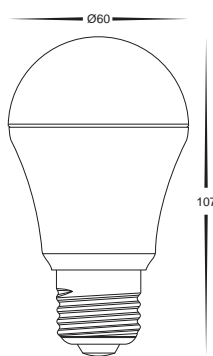

3w Fancy Round E27 High Output LED Globes

- Energy saving 3w LED globe
- 240v SMD LED globe
- 180° beam angle
- Ceramic body
- Opal glass diffuser

IMAGE	PART NUMBER	COLOUR TEMP	OUTPUT	POWER
	AAEC9570C	Cool white, 6000k	240lm	3w LED 240v E27
	AAEC9570W	Warm white, 3000k	220lm	3w LED 240v E27

7w GLS E27 High Output LED Globes

- Energy saving LED lamp 7W E27
- 240v SMD LED globe
- Dimmable
- 180° beam angle
- UV radiation free
- Opal diffuser

Optional LED dimmer
-HV9625 (see Page 179)

IMAGE	PART NUMBER	COLOUR TEMP	OUTPUT	POWER
	AAEC9573	Warm white, 3000k	460lm	Dimmable 7w LED 240v E27
	AAEC9574	Cool white, 6000k	500lm	Dimmable 7w LED 240v E27