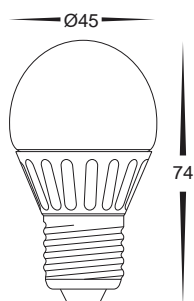

3w Fancy Round E27 High Output LED Globes

- Energy saving 3w LED globe
- 240v SMD LED globe
- 180° beam angle
- Ceramic body
- Opal glass diffuser

IMAGE	PART NUMBER	COLOUR TEMP	OUTPUT	POWER
	AAEC9570C	Cool white, 6000k	240lm	3w LED 240v E27
	AAEC9570W	Warm white, 3000k	220lm	3w LED 240v E27

7w GLS E27 High Output LED Globes

- Energy saving LED lamp 7W E27
- 240v SMD LED globe
- Dimmable
- 180° beam angle
- UV radiation free
- Opal diffuser

Optional LED dimmer
-HV9625 (see Page 179)

IMAGE	PART NUMBER	COLOUR TEMP	OUTPUT	POWER
	AAEC9573	Warm white, 3000k	460lm	Dimmable 7w LED 240v E27
	AAEC9574	Cool white, 6000k	500lm	Dimmable 7w LED 240v E27