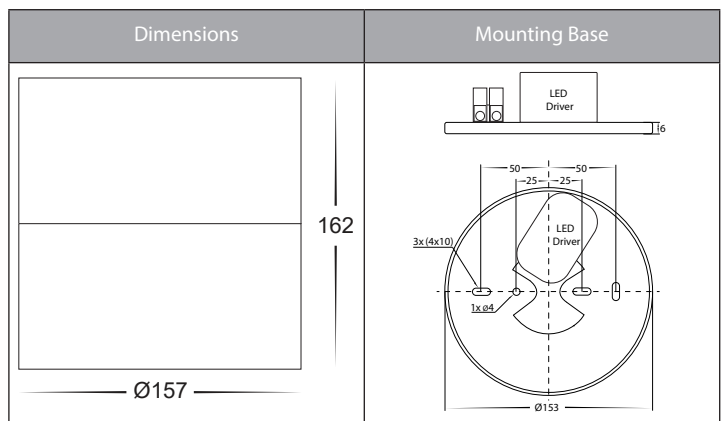

Product Ordering

Image	Part Number	Colour Temp	Lumens	Input Voltage	Beam Angle	Included LED	Barcode
	HV5805T-BLK-EXT	3000k 4000k 5500k	1380lm 1430lm 1305lm	240v AC	120°	TRI Colour 18w Built in LED	9350418018847
	HV5805T-WHT-EXT	3000k 4000k 5500k	1380lm 1430lm 1305lm	240v AC	120°	TRI Colour 18w Built in LED	9350418018854

*Items ordered after 01-01-2022

Havit Lighting
143 Beauchamp Road,
Matraville, N.S.W. 2036

Phone: 9381 8300
Email: sales@havit.com.au
Web: www.havit.com.au

Warranty Terms & Conditions

www.havit.com.au