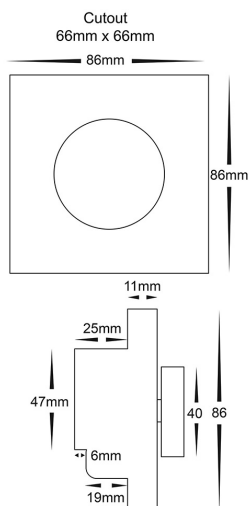

PRODUCT SPECIFICATIONS

Material: Plastic + Glass
Colour: White
LED Strip Type: Single Colour
No. of Zones: 1
Input Voltage: 240v AC
Output Power: 6w-300w
IP Rating: IP20
Dimming Type: Triac
Dimming Range: (5% - 100%)
Warranty: 2 Years Replacement**

DIMENSIONS

WIRING DIAGRAM

IP RATING

OPERATING INSTRUCTIONS

Knob Function:

Short press: On/Off.
 Long press: Adjust brightness.
 Spin: Adjust brightness.

* When powered off, long press the knob for 5 seconds to turn on (off) the key tone.