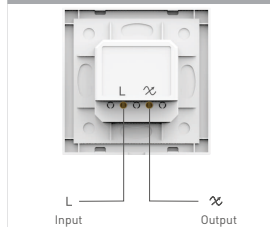

PRODUCT SPECIFICATIONS

Material: Plastic + Glass
Colour: White
LED Strip Type: Single Colour
No. of Zones: 1
Input Voltage: 240v AC
Output Power: 6w-300w
IP Rating: IP20
Dimming Type: Triac
Dimming Range: (5% - 100%)
Warranty: 2 Years Replacement**

DIMENSIONS

WIRING DIAGRAM

IP RATING

OPERATING INSTRUCTIONS

Knob Function:

Short press: On/Off.
 Long press: Adjust brightness.
 Spin: Adjust brightness.

* When powered off, long press the knob for 5 seconds to turn on (off) the key tone.