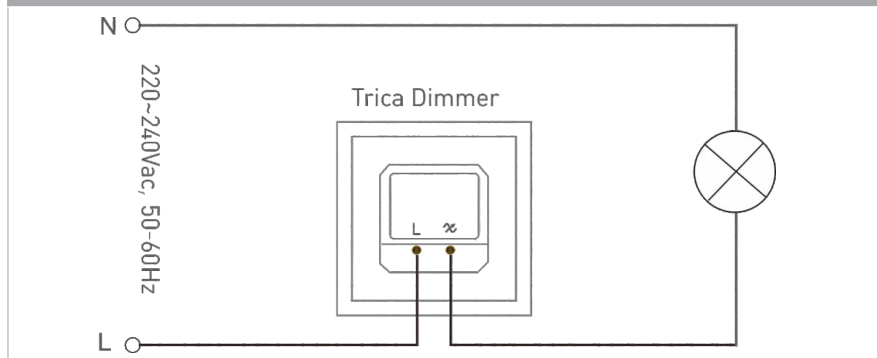

SAMPLE INSTALLATION DIAGRAM

** See Warranty Terms and Conditions for more information

For more information contact Havit Lighting

ADDRESS:
143 Beauchamp Road
Matraville NSW 2036
Australia

Tel: 02 9381 8300
Fax: 02 9666 8881
Email: sales@havit.com.au
web: www.havit.com.au