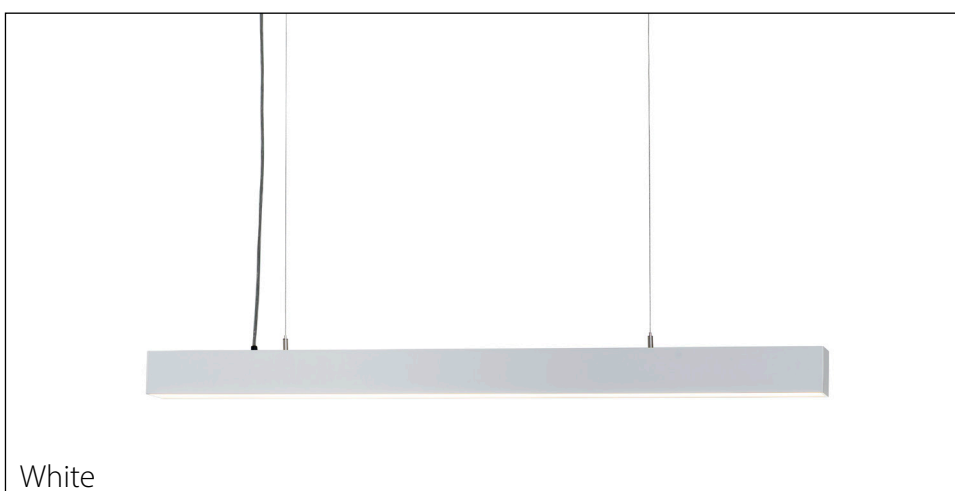

Proline Linear LED Pendants

PRODUCT SPECIFICATIONS

| | |
|--------------|------------------------|
| Name | Proline |
| Material | Aluminium |
| Colour | Silver, Black or White |
| IP Rating | IP20 |
| Cable Length | 2000mm (Adjustable) |
| Lamp Base | Built in LED |
| CRI: | > 80 |
| Dimmable | Yes - Triac |
| Warranty | 3 Years Replacement* |