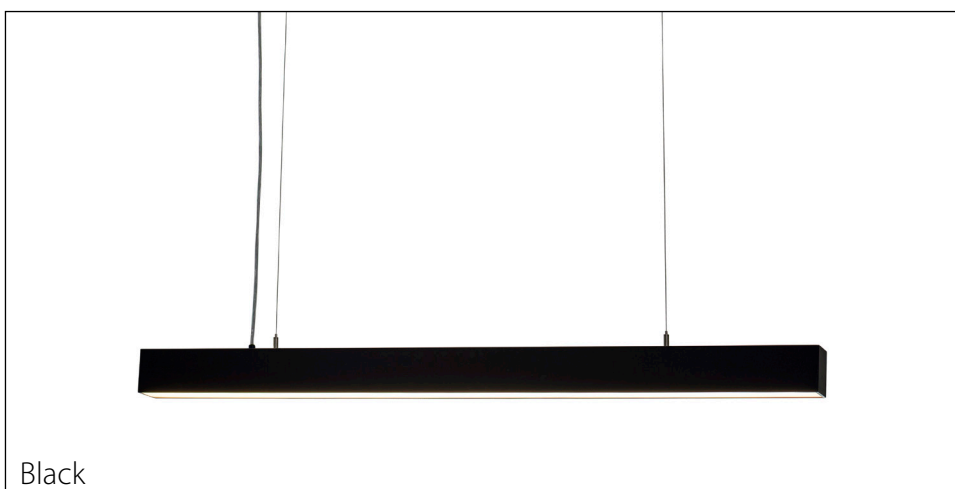

Proline Linear LED Pendants

PRODUCT SPECIFICATIONS

| | |
|--------------|------------------------|
| Name | Proline |
| Material | Aluminium |
| Colour | Silver, Black or White |
| IP Rating | IP20 |
| Cable Length | 2000mm (Adjustable) |
| Lamp Base | Built in LED |
| CRI: | > 80 |
| Dimmable | Yes - Triac |
| Warranty | 3 Years Replacement* |