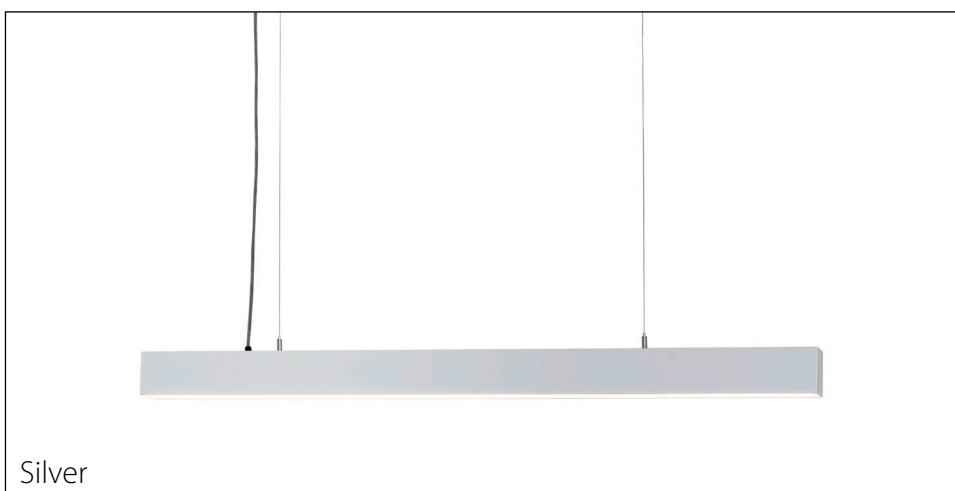

Proline Linear LED Pendants

PRODUCT SPECIFICATIONS

| | |
|--------------|------------------------|
| Name | Proline |
| Material | Aluminium |
| Colour | Silver, Black or White |
| IP Rating | IP20 |
| Cable Length | 2000mm (Adjustable) |
| Lamp Base | Built in LED |
| CRI: | > 80 |
| Dimmable | Yes - Triac |
| Warranty | 3 Years Replacement* |