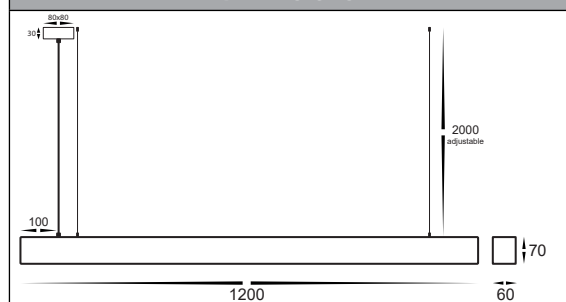

Proline Linear LED Pendants

PRODUCT SPECIFICATIONS

| | |
|--------------|------------------------|
| Name | Proline |
| Material | Aluminium |
| Colour | Silver, Black or White |
| IP Rating | IP20 |
| Cable Length | 2000mm (Adjustable) |
| Lamp Base | Built in LED |
| CRI: | > 80 |
| Dimmable | Yes - Triac |
| Warranty | 3 Years Replacement* |

COLOUR TEMP

IP RATING

APPROVAL

Tri-Colour By Havit

DIMENSIONS

LIGHT DISTRIBUTION

IMAGE

PART NUMBER