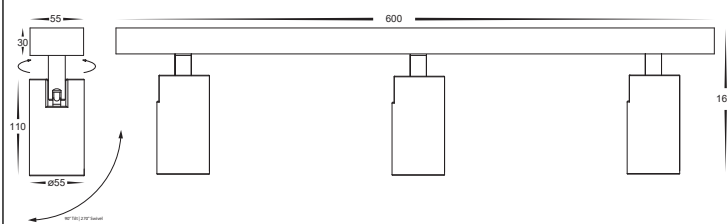

COLOUR TEMP

IP RATING

APPROVALS

Tri-Colour By Havit

MOUNTING BASE

LIGHT DISTRIBUTION

DIMENSIONS

IMAGE	PART NUMBER	COLOUR TEMP	LUMENS	INPUT VOLTAGE	BEAM ANGLE	INCLUDED LED
	HV4002T-3-WHT	3000K 4000K 5000K	3x 640lm 3x 680lm 3x 720lm	240v AC	45°	TRI Colour Built in 3x 8w SMD LED
	HV4002T-3-BLK	3000K 4000K 5000K	3x 640lm 3x 680lm 3x 720lm	240v AC	45°	TRI Colour Built in 3x 8w SMD LED