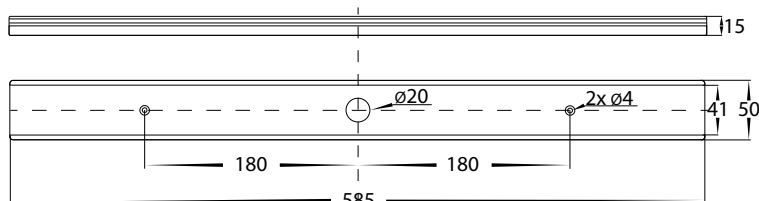

COLOUR TEMP

IP RATING

APPROVALS

Tri-Colour By Havit

MOUNTING BASE

LIGHT DISTRIBUTION

DIMENSIONS

IMAGE	PART NUMBER	COLOUR TEMP	LUMENS	INPUT VOLTAGE	BEAM ANGLE	INCLUDED LED
	HV4002T-3-WHT	3000K 4000K 5000K	3x 640lm 3x 680lm 3x 720lm	240v AC	45°	TRI Colour Built in 3x 8w SMD LED
	HV4002T-3-BLK	3000K 4000K 5000K	3x 640lm 3x 680lm 3x 720lm	240v AC	45°	TRI Colour Built in 3x 8w SMD LED