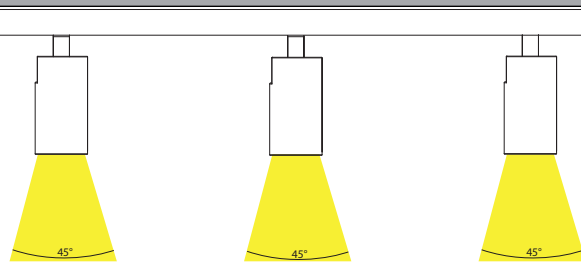

COLOUR TEMP

IP RATING

APPROVALS

Tri-Colour By Havit

MOUNTING BASE

LIGHT DISTRIBUTION

DIMENSIONS

IMAGE	PART NUMBER	COLOUR TEMP	LUMENS	INPUT VOLTAGE	BEAM ANGLE	INCLUDED LED
	HV4002T-3-WHT	3000K 4000K 5000K	3x 640lm 3x 680lm 3x 720lm	240v AC	45°	TRI Colour Built in 3x 8w SMD LED
	HV4002T-3-BLK	3000K 4000K 5000K	3x 640lm 3x 680lm 3x 720lm	240v AC	45°	TRI Colour Built in 3x 8w SMD LED