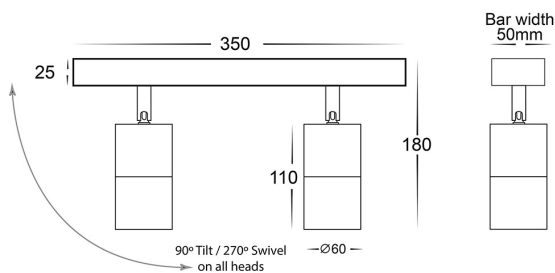

Aluminium 2 Light Bar Lights

PRODUCT SPECIFICATIONS

Name: Tivah
Material: Aluminium
Colour: Black, Titanium & White
IP Rating: IP54
Lamp Base: GU10
CRI: ≥80
Wiring: Parallel
Dimmable: No
Warranty: 2 Years Replacement**

DIMENSIONS

COLOUR TEMPERATURE

IP RATING

APPROVALS

Product Ordering

IMAGE	PART NUMBER	COLOURTEMP	LUMENS	INPUT	BEAM ANGLE	INCLUDED LED
	HV4001T-2-BLK	3000K 4000K 5500K	2x 270lm 2x 285lm 2x 300lm	240v AC	120°	Tri-Colour 2x 5w GU10 LED
	HV4001T-2-TTM	3000K 4000K 5500K	2x 270lm 2x 285lm 2x 300lm	240v AC	120°	Tri-Colour 2x 5w GU10 LED
	HV4001T-2-WHT	3000K 4000K 5500K	2x 270lm 2x 285lm 2x 300lm	240v AC	120°	Tri-Colour 2x 5w GU10 LED