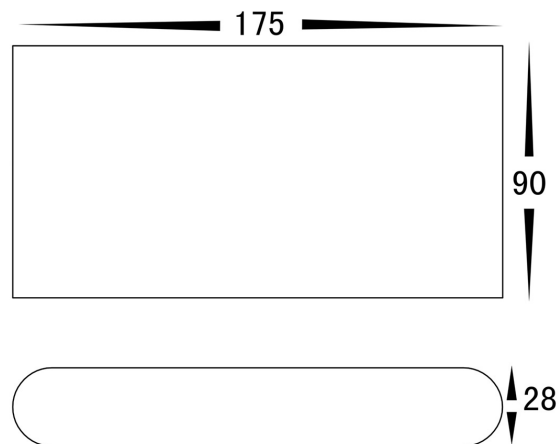

PART NUMBER	COLOUR TEMP	LUMENS*	INPUT VOLTAGE	BEAM ANGLE	INCLUDED GLOBES
HV3644T-BLK-240V	3000k	2x 300lm	240v AC	120°	2x 5w Built in LED
HV3644T-WHT-240V					
HV3644T-BLK-12V	4000k	2x 310lm	12v DC	120°	2x 5w Built in LED
HV3644T-WHT-12V	5500k	2x 320lm			

* Lumen output measured at source

** See Warranty Terms and Conditions for more information