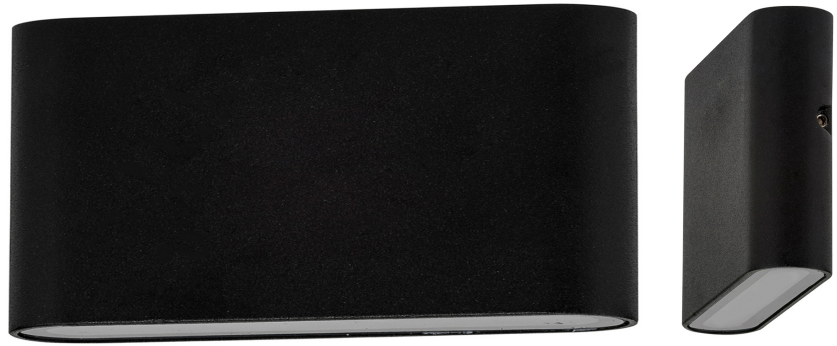

## PRODUCT SPECIFICATIONS

**Name:** Lisse

**Material:** Aluminium

**Colour:** Black or White

**IP Rating:** IP54

**Lamp Base:** Built in LED

**CRI:** ≥80

**Wiring:** Parallel

**Dimmable:** No

**Warranty:** 2 years replacement\*\*

Choose colour temperature with switch at back of fitting when installed.

PART NUMBER	COLOUR TEMP	LUMENS*	INPUT VOLTAGE	BEAM ANGLE	INCLUDED GLOBES
<b>HV3644T-BLK-240V</b>	3000k	2x 300lm	240v AC	120°	2x 5w Built in LED
<b>HV3644T-WHT-240V</b>					
<b>HV3644T-BLK-12V</b>	4000k	2x 310lm	12v DC	120°	2x 5w Built in LED
<b>HV3644T-WHT-12V</b>	5500k	2x 320lm			