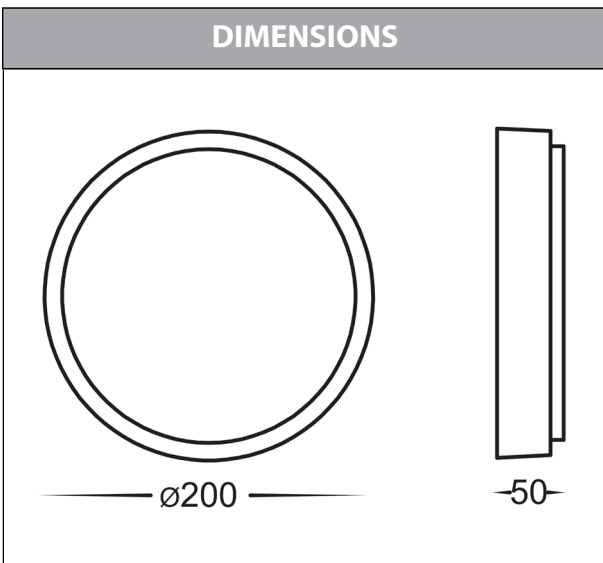

Aluminium Round Oyster Lights

PRODUCT SPECIFICATIONS

| | |
|-----------|---------------------|
| Name | Liptor |
| Material | Aluminium |
| Colour | Black or White |
| IP Rating | IP54 |
| Lamp Base | Built in LED |
| CRI: | >80 |
| Wiring | Parallel |
| Dimmable | No |
| Warranty | 2 Years Replacement |

DIMENSIONS

COLOUR TEMP

IP RATING

APPROVAL

| IMAGE | PART NUMBER | COLOUR TEMP | LUMENS | INPUT VOLTAGE | BEAM ANGLE | INCLUDED LED |
|-------|---------------------|-------------------------|-------------------------|---------------|------------|---------------------------------------|
| | HV36051T-BLK | 3000K 4000K 5500K | 440lm 480lm 450lm | 240v AC | 120° | TRI Colour 10w Built in LED |
| | HV36051T-WHT | 3000K 4000K 5500K | 440lm 480lm 450lm | 240v AC | 120° | TRI Colour 10w Built in LED |