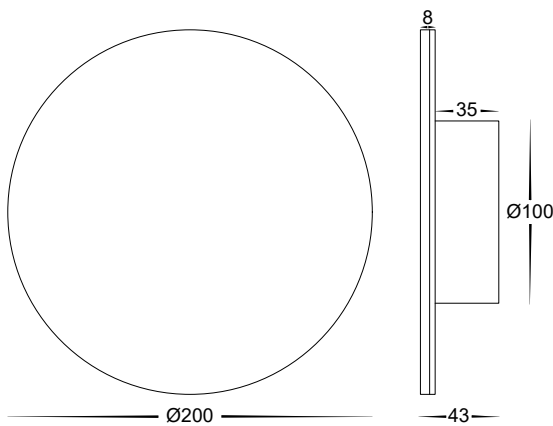

## Product Specifications

Name	Halo
Material	Aluminium
Colour	Poly Powder Coated Black or White
IP Rating	IP65
Installation Type	Wall - Surface Mounted
Lamp Base	Built in LED
Max Wattage	12w
Lamp Expectancy	<30,000hrs
Diffuser Type	Polycarbonate
CRI	CRI>80
Dimmable	Yes - Using APP
Warranty	3 Years Replacement*

Dimensions