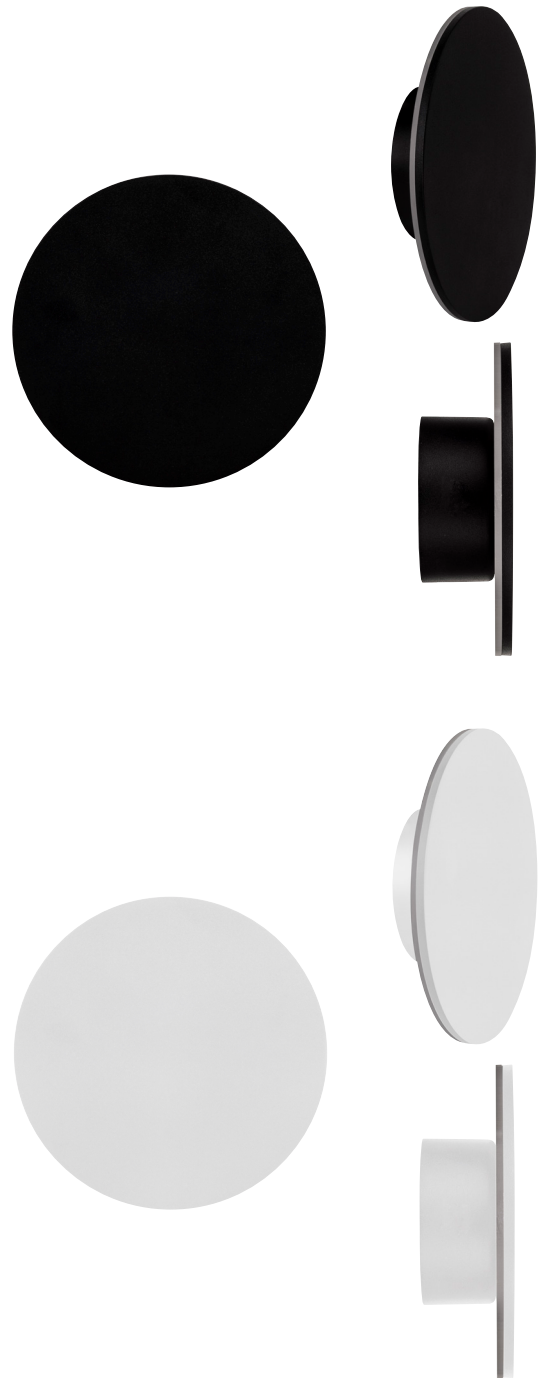

Halo Aluminium RGBW Wall Light

Product Specifications

Name	Halo
Material	Aluminium
Colour	Poly Powder Coated Black or White
IP Rating	IP65
Installation Type	Wall - Surface Mounted
Lamp Base	Built in LED
Max Wattage	7w
Lamp Expectancy	<30,000hrs
Diffuser Type	Polycarbonate
CRI	CRI>80
Dimmable	Yes - Using APP
Warranty	3 Years Replacement*

Dimensions

Product Ordering

Image	Part Number	Colour Temp	Lumens	Input Voltage	Beam Angle	Included LED	Barcode
	HV3591RGBW-BLK	RGB + 3000k RGBW	250lm	12v DC	180°	7w Built in LED	9350418019677
	HV3591RGBW-WHT	RGB + 3000k RGBW	250lm	12v DC	180°	7w Built in LED	9350418019684