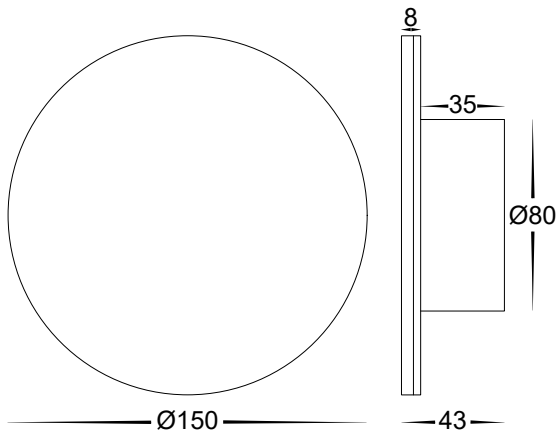

Halo Aluminium RGBW Wall Light

Product Specifications

Name	Halo
Material	Aluminium
Colour	Poly Powder Coated Black or White
IP Rating	IP65
Installation Type	Wall - Surface Mounted
Lamp Base	Built in LED
Max Wattage	7w
Lamp Expectancy	<30,000hrs
Diffuser Type	Polycarbonate
CRI	CRI>80
Dimmable	Yes - Using APP
Warranty	3 Years Replacement*

Dimensions

Product Ordering

Image	Part Number	Colour Temp	Lumens	Input Voltage	Beam Angle	Included LED	Barcode
	HV3591RGBW-BLK	RGB + 3000k RGBW	250lm	12v DC	180°	7w Built in LED	9350418019677
	HV3591RGBW-WHT	RGB + 3000k RGBW	250lm	12v DC	180°	7w Built in LED	9350418019684