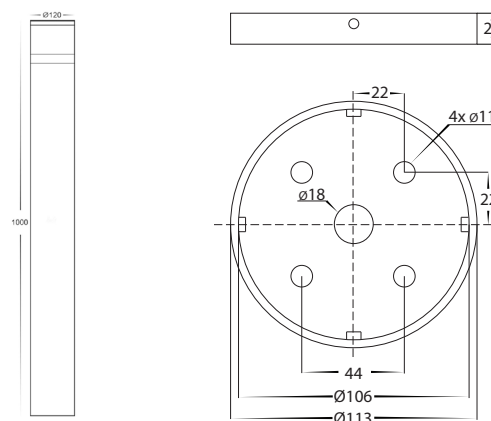

Highlite Aluminium Black Bollard Lights

Product Specifications

Name	Highlite
Material	Aluminium
Colour	Poly Powder Coated Black
IP Rating	IP65
Installation Type	Ground - Surface Mounted
Lamp Base	Built in LED
Max Wattage	24w (can be switched to 18w)
Lamp Expectancy	<30,000hrs
Diffuser Type	Frosted Perspex
CRI	CRI>80
Dimmable	No
Warranty	3 Years Replacement*

Optional Havit Compatible Accessories

Image	Part Number	Description
	24v DC LED Drivers	See Catalogue or Website for full range of 24v DC LED Drivers

Product Ordering

Part Number	Colour Temp	Lumens		Input Voltage	Beam Angle	Included LED	Barcode
HV1626T-BLK-240V	3000k 4000k 5500k	18w	1440lm 1475lm 1530lm	240v AC	120°	TRI Colour 24w Built in LED	9350418005724
		24w	1900lm 1970lm 2040lm				
HV1626T-BLK-24V	3000k 4000k 5500k	18w	1440lm 1475lm 1530lm	24v DC	120°	TRI Colour 24w Built in LED	9350418000026
		24w	1900lm 1970lm 2040lm				

*Items ordered after 01-01-2022

Highlite Aluminium Black Bollard Lights

Product Specifications

Name	Highlite
Material	Aluminium
Colour	Poly Powder Coated Black
IP Rating	IP65
Installation Type	Ground - Surface Mounted
Lamp Base	Built in LED
Max Wattage	24w (can be switched to 18w)
Lamp Expectancy	<30,000hrs
Diffuser Type	Frosted Perspex
CRI	CRI>80
Dimmable	No
Warranty	3 Years Replacement*