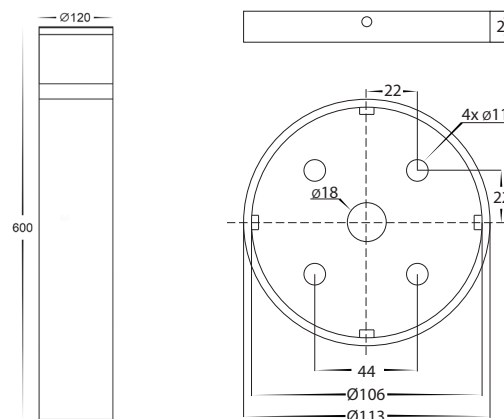

Optional Havit Compatible Accessories

Image	Part Number	Description
	24v DC LED Drivers	See Catalogue or Website for full range of 24v DC LED Drivers