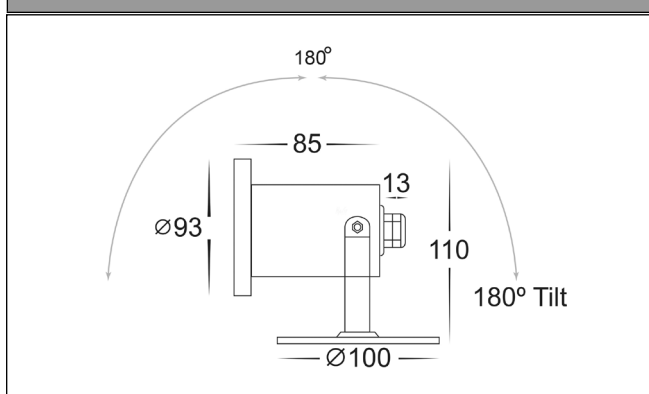

Onder 316 Stainless Steel RGBW Pond Light

PRODUCT SPECIFICATIONS

Name	Onder
Material	316 Stainless Steel
Colour	Stainless Steel
IP Rating	IP68
Lamp Base	MR16
Cable Length	6000mm
Installation Depth	Up to 1000mm
CRI:	>80
Wiring	Parallel
Dimmable	No
Warranty	3 Years Replacement

DIMENSIONS

LIGHT DISTRIBUTION

SUITABLE RGBW CONTROLLERS

HV9102-M4-M4-5A
(Refer website and Catalogue for full range)

SUITABLE LED DRIVERS

12v DC LED Drivers
(Refer website and Catalogue for full range)

COLOUR TEMP

IP RATING

APPROVAL

IMAGE	PART NUMBER	COLOUR TEMP	LUMENS	INPUT VOLTAGE	BEAM ANGLE	INCLUDED LED
	HV1491RGBW	RGB + 3000K	275lm (3000k)	12v DC	45°	5w Built in RGBW LED (Must be used with a 12v DC LED Dr)

For More Information Contact Havit Lighting