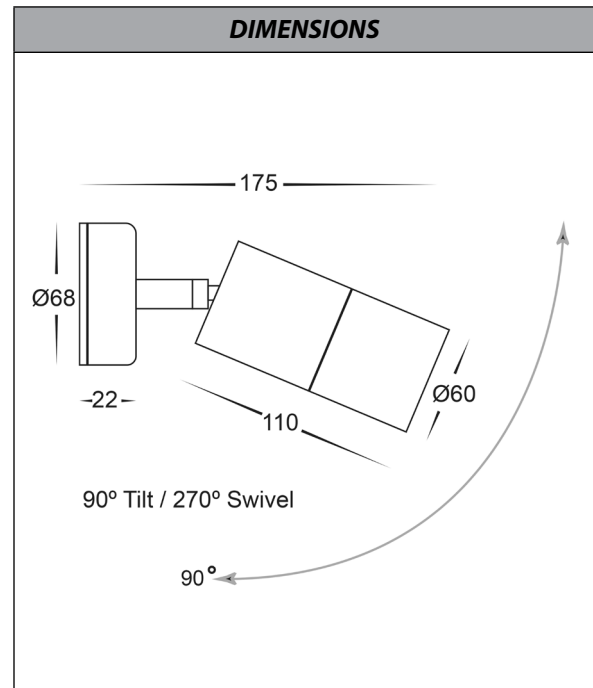

Tivah 316 Stainless Steel Single Adjustable Wall Light **HAVIT** Lighting

PRODUCT SPECIFICATIONS	
Name	Tivah
Material	316 Stainless Steel
Colour	Stainless Steel
IP Rating	IP65
Lamp Base	GU10 or MR16
CRI	> 80
Wiring	Parallel
Dimmable	No - not with supplied globes
Warranty	2 Years Replacement

COLOUR TEMP
Tri-Colour By Havit
3000K
4000K
5500K

PART NUMBER	COLOUR TEMP	LUMENS	INPUT VOLTAGE	BEAM ANGLE	INCLUDED LED
HV1205T	3000K 4000K 5500K	240-560lm 255-595lm 270-640lm	240v AC	60°	9in1 TRI Colour 3/5/7w GU10 LED
HV1207GU10T	3000K 4000K 5500K	270lm 285lm 300lm	240v AC	120°	TRI Colour 5w GU10 LED
HV1207MR16T	3000K 4000K 5500K	270lm 285lm 300lm	12v DC	120°	TRI Colour 5w MR16 LED (Must be used with a 12v DC LED Driver)