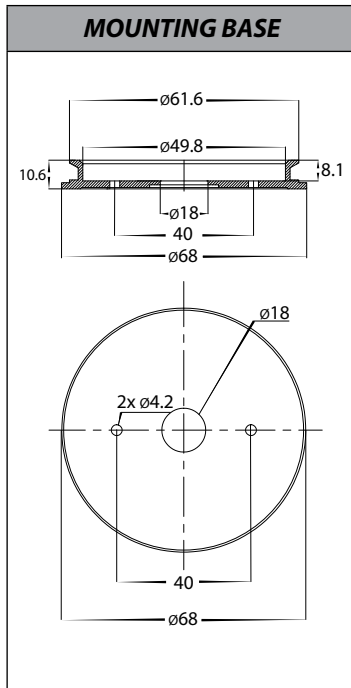

Tivah 316 Stainless Steel Single Adjustable Wall Light **HAVIT** Lighting

PRODUCT SPECIFICATIONS	
Name	Tivah
Material	316 Stainless Steel
Colour	Stainless Steel
IP Rating	IP65
Lamp Base	GU10 or MR16
CRI	> 80
Wiring	Parallel
Dimmable	No - not with supplied globes
Warranty	2 Years Replacement

COLOUR TEMP
Tri-Colour By Havit
3000K
4000K
5500K

PART NUMBER	COLOUR TEMP	LUMENS	INPUT VOLTAGE	BEAM ANGLE	INCLUDED LED
HV1205T	3000K 4000K 5500K	240-560lm 255-595lm 270-640lm	240v AC	60°	9in1 TRI Colour 3/5/7w GU10 LED
HV1207GU10T	3000K 4000K 5500K	270lm 285lm 300lm	240v AC	120°	TRI Colour 5w GU10 LED
HV1207MR16T	3000K 4000K 5500K	270lm 285lm 300lm	12v DC	120°	TRI Colour 5w MR16 LED (Must be used with a 12v DC LED Driver)