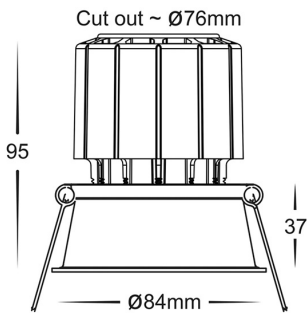

### Product Description:

- LED Downlight
- Aluminum black finish
- Dali Dimmable
- 45° Beam angle
- 76mm Cut out
- TRI Colour
- Built in 12w LED

### Technical Data:

<b>PRODUCT CODE:</b>	<b>HCP-8521204</b>		
Dimension: unit = mm	Light Fitting = 84mm x 95mm		
Voltage	240v (supplied with LED driver)		
Power	12w		
LED Type	COB LED Chip		
Lumen (±10%)	3000K = 1080lm	4000K = 1120lm	5500K = 1160lm
Colour Temperature (CCT)	3000K + 4000k + 5500k by switch on back of fitting		
Cut out	76mm		
Beam Angle	45°		
Color Rendering Index (CRI)	Ra >90		
Power Supply Efficiency	>95%		
LED Luminous Efficiency	Up to 96lm/W		
Power Factor (PF)	>0.95		
IP Rating	IP44		
Certificate	C-TICK, SAA, CE, CB		
Material	Aluminium + PC		

### Product Description:

- LED Downlight
- Aluminum white finish
- Dali Dimmable
- 45° Beam angle
- 76mm Cut out
- TRI Colour
- Built in 12w LED

### Technical Data:

<b>PRODUCT CODE:</b>	<b>HCP-8531204</b>		
Dimension: unit = mm	Light Fitting = 84mm x 95mm		
Voltage	240v (supplied with LED driver)		
Power	12w		
LED Type	COB LED Chip		
Lumen (±10%)	3000K = 1080lm	4000K = 1120lm	5500K = 1160lm
Colour Temperature (CCT)	3000K + 4000k + 5500k by switch on back of fitting		
Cut out	76mm		
Beam Angle	45°		
Color Rendering Index (CRI)	Ra >90		
Power Supply Efficiency	>95%		
LED Luminous Efficiency	Up to 96lm/W		
Power Factor (PF)	>0. 95		
IP Rating	IP44		
Certificate	C-TICK, SAA, CE, CB		
Material	Aluminium + PC		