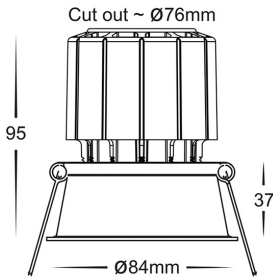

### Product Description:

- LED Downlight
- Aluminum black finish
- Dali Dimmable
- 45° Beam angle
- 76mm Cut out
- TRI Colour
- Built in 12w LED

### Technical Data:

<b>PRODUCT CODE:</b>	<b>HCP-8521204</b>		
Dimension: unit = mm	Light Fitting = 84mm x 95mm		
Voltage	240v (supplied with LED driver)		
Power	12w		
LED Type	COB LED Chip		
Lumen (±10%)	3000K = 1080lm	4000K = 1120lm	5500K = 1160lm
Colour Temperature (CCT)	3000K + 4000k + 5500k by switch on back of fitting		
Cut out	76mm		
Beam Angle	45°		
Color Rendering Index (CRI)	Ra >90		
Power Supply Efficiency	>95%		
LED Luminous Efficiency	Up to 96lm/W		
Power Factor (PF)	>0.95		
IP Rating	IP44		
Certificate	C-TICK, SAA, CE, CB		
Material	Aluminium + PC		

### Product Description:

- LED Downlight
- Aluminum white finish
- Dali Dimmable
- 45° Beam angle
- 76mm Cut out
- TRI Colour
- Built in 12w LED

### Technical Data:

<b>PRODUCT CODE:</b>	<b>HCP-8531204</b>		
Dimension: unit = mm	Light Fitting = 84mm x 95mm		
Voltage	240v (supplied with LED driver)		
Power	12w		
LED Type	COB LED Chip		
Lumen (±10%)	3000K = 1080lm	4000K = 1120lm	5500K = 1160lm
Colour Temperature (CCT)	3000K + 4000k + 5500k by switch on back of fitting		
Cut out	76mm		
Beam Angle	45°		
Color Rendering Index (CRI)	Ra >90		
Power Supply Efficiency	>95%		
LED Luminous Efficiency	Up to 96lm/W		
Power Factor (PF)	>0. 95		
IP Rating	IP44		
Certificate	C-TICK, SAA, CE, CB		
Material	Aluminium + PC		