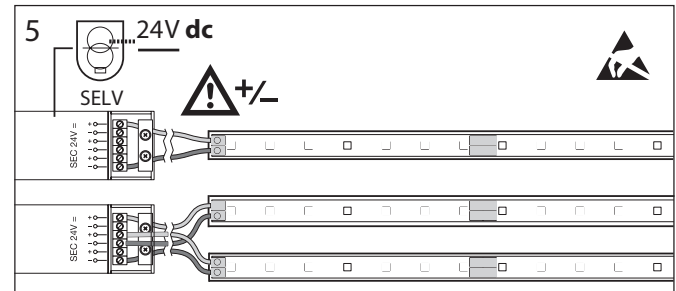

Havit Commercial LED Strip Installation Instructions

THIS LED STRIP MUST BE INSTALLED BY A LICENSED ELECTRICIAN

www.havitcommercial.com.au