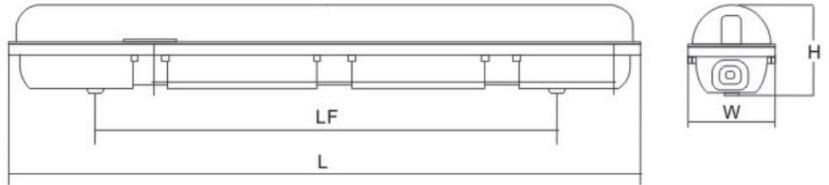

## Product Description:

- Natural silicon gel gasket used in the housing
- Stainless steel clips for locking and waterproof cable gland on side of the housing to ensure good waterproof function
- PC Diffuser
- PC wire clips to ensure electrical safety
- Prismatic diffuser with unique shape design
- Easy and quick to installation
- Plastic gear tray holder connected to the housing for easy maintenance

## Dimensions (Unit: mm)

1200mm : L1272 W86 H80 LF860

## Technical Data:

PRODUCT CODES:	HCP-238403	HCP-238404	HCP-238405
Colour Temperature (CCT)	3000k	4000k	5000k
Lumen (±10%)	4000lm	4200lm	4400lm
Input Voltage	AC100V-240V; 50/60Hz		
Power	<b>40W</b>		
LED Type	SMD		
LED Quantity	120pcs		
Dimension: unit = mm	1272x86x80		
Beam Angle	120°		
Color Rendering Index (CRI)	Ra >80		
Power Supply Efficiency	>95%		
LED Luminous Efficiency	Up to 110lm/W		
Power Factor (PF)	>0.95		
IP Rating	IP 65		
Certificate	C-TICK, SAA, CE, CB		
Material	PC+AL		
G.W.	1.05kg	1.67kg	1.84kg