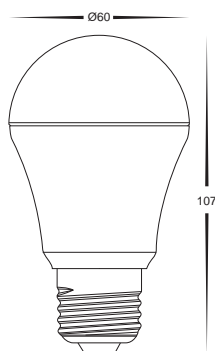

3w Fancy Round E27 High Output LED Globes

- Energy saving 3w LED globe
- 240v SMD LED globe
- 180° beam angle
- Ceramic body
- Opal glass diffuser

IMAGE	PART NUMBER	COLOUR TEMP	OUTPUT	POWER
	AAEC9570C	Cool white, 6000k	240lm	3w LED 240v E27
	AAEC9570W	Warm white, 3000k	220lm	3w LED 240v E27

7w GLS E27 High Output LED Globes

- Energy saving LED lamp 7W E27
- 240v SMD LED globe
- Dimmable
- 180° beam angle
- UV radiation free
- Opal diffuser

Optional LED dimmer
- HV9625 (see Page 179)

IMAGE	PART NUMBER	COLOUR TEMP	OUTPUT	POWER
	AAEC9573	Warm white, 3000k	460lm	Dimmable 7w LED 240v E27
	AAEC9574	Cool white, 6000k	500lm	Dimmable 7w LED 240v E27