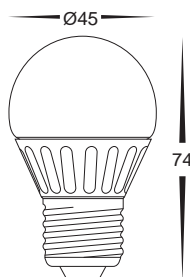

3w Fancy Round E27 High Output LED Globes

- Energy saving 3w LED globe
- 240v SMD LED globe
- 180° beam angle
- Ceramic body
- Opal glass diffuser

IMAGE	PART NUMBER	COLOUR TEMP	OUTPUT	POWER
	AAEC9570C	Cool white, 6000k	240lm	3w LED 240v E27
	AAEC9570W	Warm white, 3000k	220lm	3w LED 240v E27

7w GLS E27 High Output LED Globes

- Energy saving LED lamp 7W E27
- 240v SMD LED globe
- Dimmable
- 180° beam angle
- UV radiation free
- Opal diffuser

Optional LED dimmer
- HV9625 (see Page 179)

IMAGE	PART NUMBER	COLOUR TEMP	OUTPUT	POWER
	AAEC9573	Warm white, 3000k	460lm	Dimmable 7w LED 240v E27
	AAEC9574	Cool white, 6000k	500lm	Dimmable 7w LED 240v E27