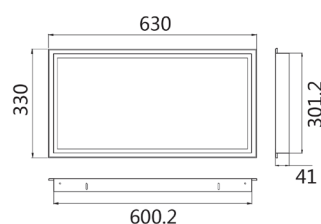

Recessed Mount Frame

COLOUR: Powdercoated White
MATERIAL: Aluminium
FIXINGS: Included

Dimensions

PRODUCT CODE: PLRF0303

Suits MATRIX0303

PRODUCT CODE: PLRF0306

Suits MATRIX0306

PRODUCT CODE: PLRF0312