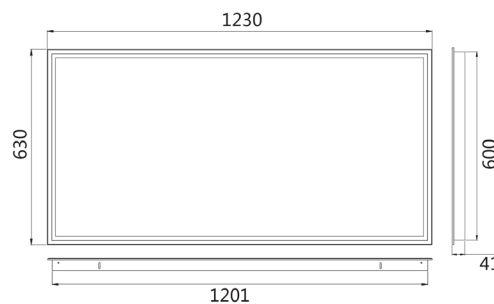

PRODUCT CODE: PLRF0612

Suits MATRIX0612