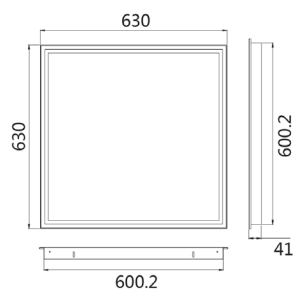

PRODUCT CODE: PLRF0606

Suits MATRIX0606