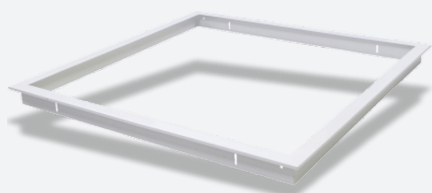

Recessed Mount Frame

COLOUR: Powdercoated White
MATERIAL: Aluminium
FIXINGS: Included

Dimensions

PRODUCT CODE: PLRF0303

Suits MATRIX0303

PRODUCT CODE: PLRF0306

Suits MATRIX0306

PRODUCT CODE: PLRF0312