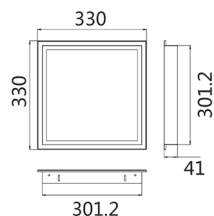

Recessed Mount Frame

COLOUR: Powdercoated White
MATERIAL: Aluminium
FIXINGS: Included

Dimensions

PRODUCT CODE: PLRF0303

Suits MATRIX0303

PRODUCT CODE: PLRF0306

Suits MATRIX0306

PRODUCT CODE: PLRF0312