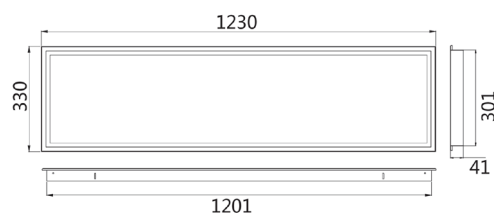

Recessed Mount Frame

COLOUR: Powdercoated White
MATERIAL: Aluminium
FIXINGS: Included

Dimensions

PRODUCT CODE: PLRF0303

Suits MATRIX0303

PRODUCT CODE: PLRF0306

Suits MATRIX0306

PRODUCT CODE: PLRF0312